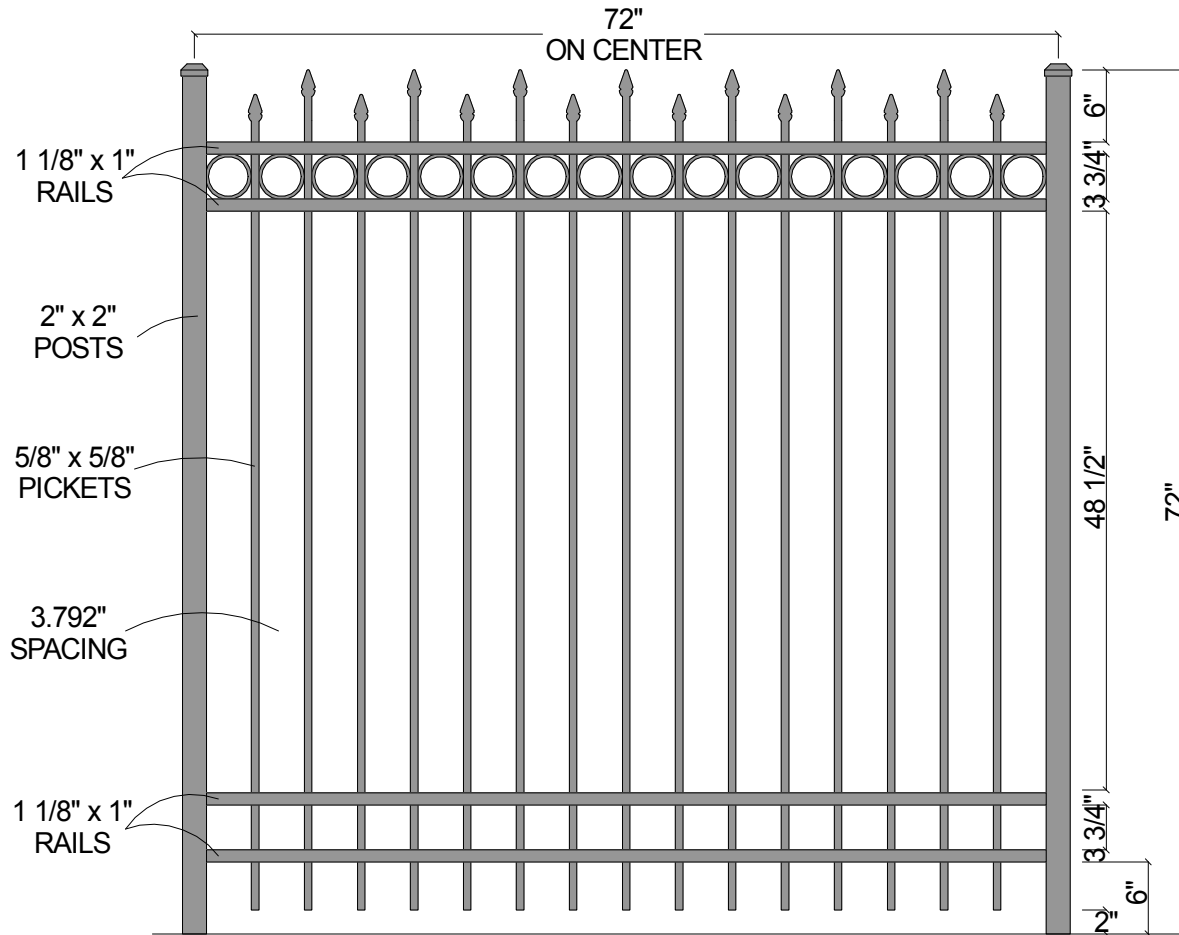

**FINIAL OPTION:**

Post Size	
72" Tall	2" x 2" x 8 1/2'

# Courtyard® Aluminum Fence Systems

Scale: 1/16" : 1"

Date: 2/04/08

As Shown:  
72" 0141R

Approved By:  
F.B.

**0142R** 4-Rail w/Alternating Pickets (72")

Drawn By: J.D.S.

Revised:

Drawing Number:  
0141R