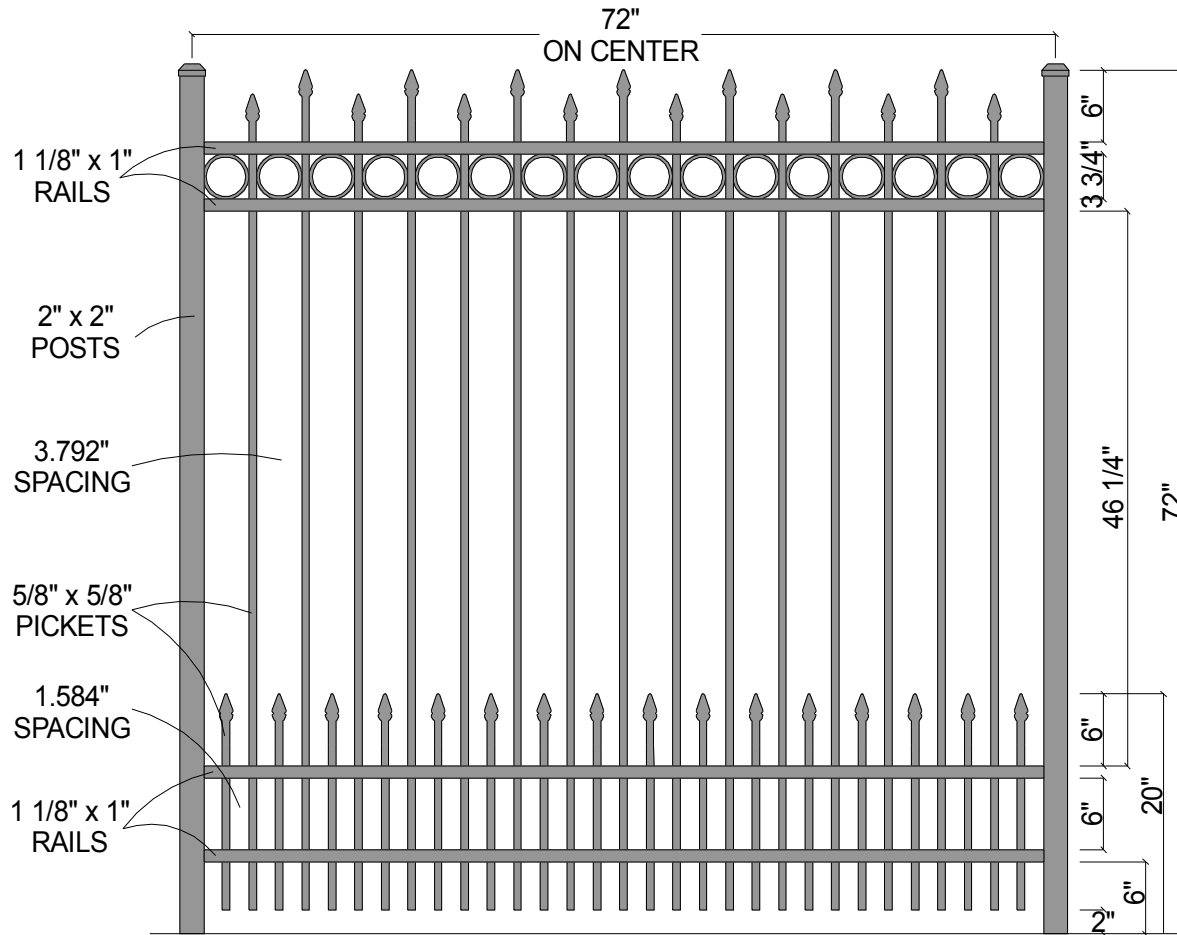

FINIAL OPTION:

Post Size	
72" Tall	2" x 2" x 8 1/2'

Courtyard® Aluminum Fence Systems

Scale: 1/16" : 1"
 Date: 8/05/08
 As Shown:
 72" 0142R w/SPO

0142R w/Short Picket Option (72")

Drawn By: J.D.S.
 Revised:
 Drawing Number:
 0142R-SPO