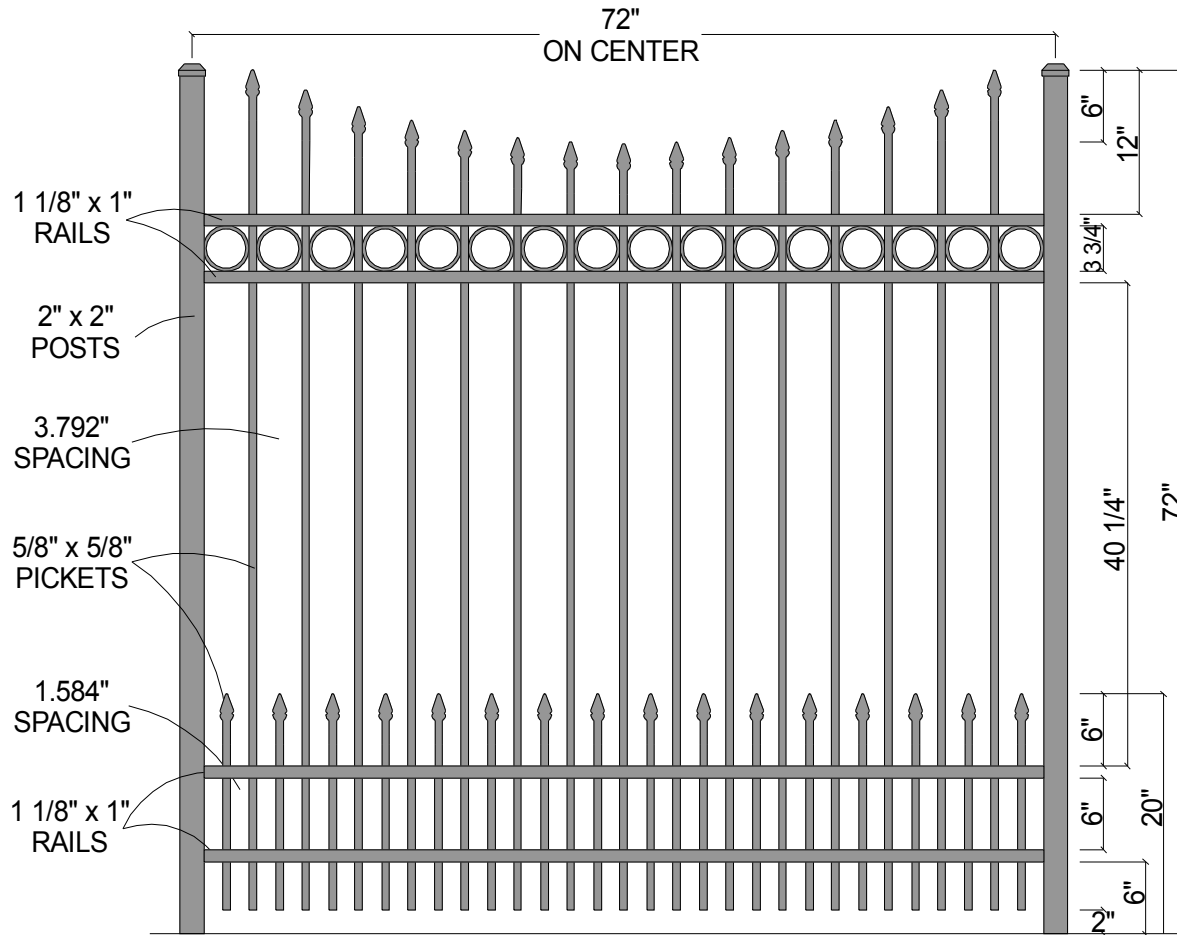

FINIAL OPTION:

Post Size	
72" Tall	2" x 2" x 8 1/2'

CourtYard® Aluminum Fence Systems

Scale: 1/16" : 1"

Date: 8/05/08

As Shown:
72" 0141R Cncv w/SPO

Approved By:
F.B.

0141R Concave
w/Short Picket Option (72")

Drawn By: J.D.S.

Revised:

Drawing Number:
0141RCncv-SPO