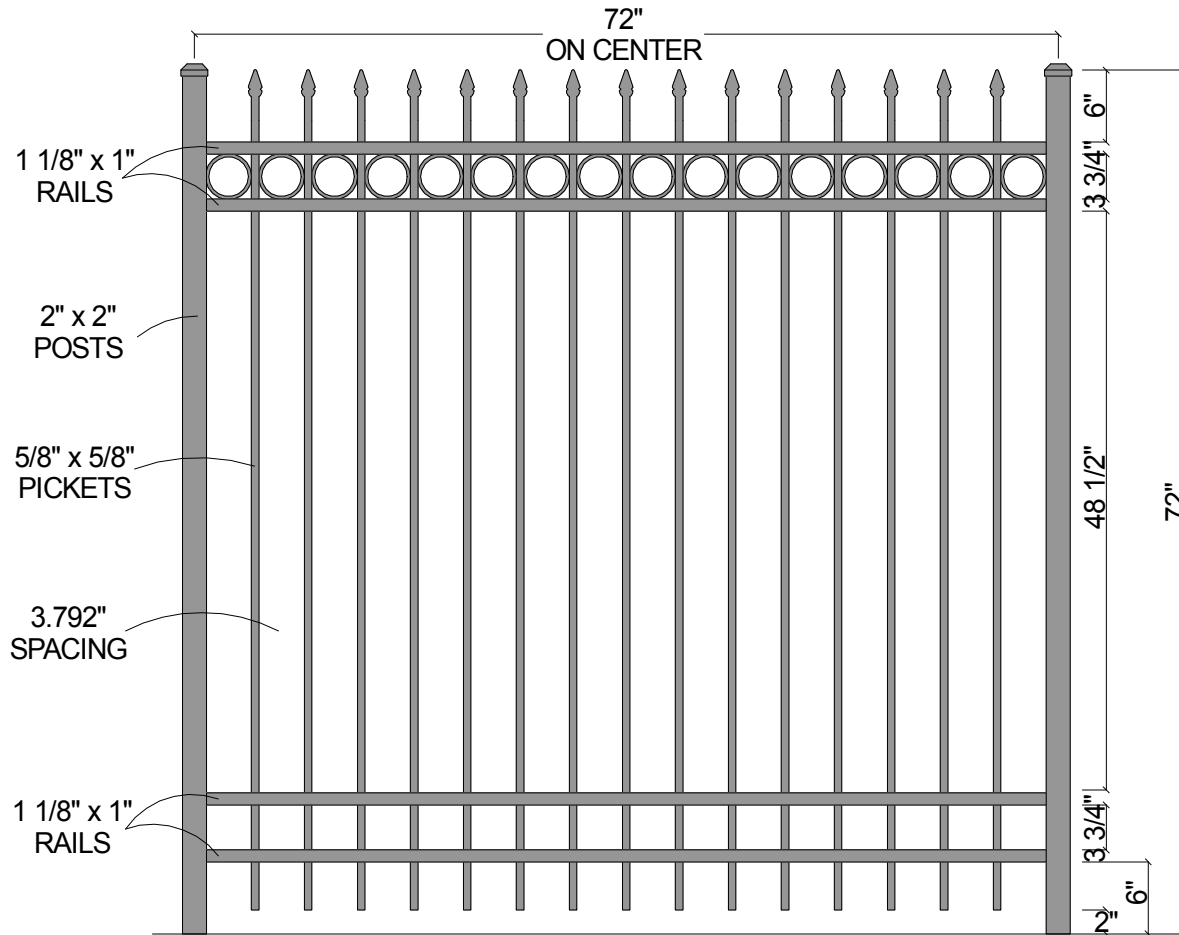

**FINIAL OPTION:**

Post Size	
72" Tall	2" x 2" x 8 1/2'

# CourtYard® Aluminum Fence Systems

Scale: 1/16" : 1"

Date: 2/04/08

As Shown:  
72" 0141R

Approved By:  
F.B.

**0141R** 4-Rail w/Straight Pickets (72")

Drawn By: J.D.S.

Revised:

Drawing Number:  
0141R