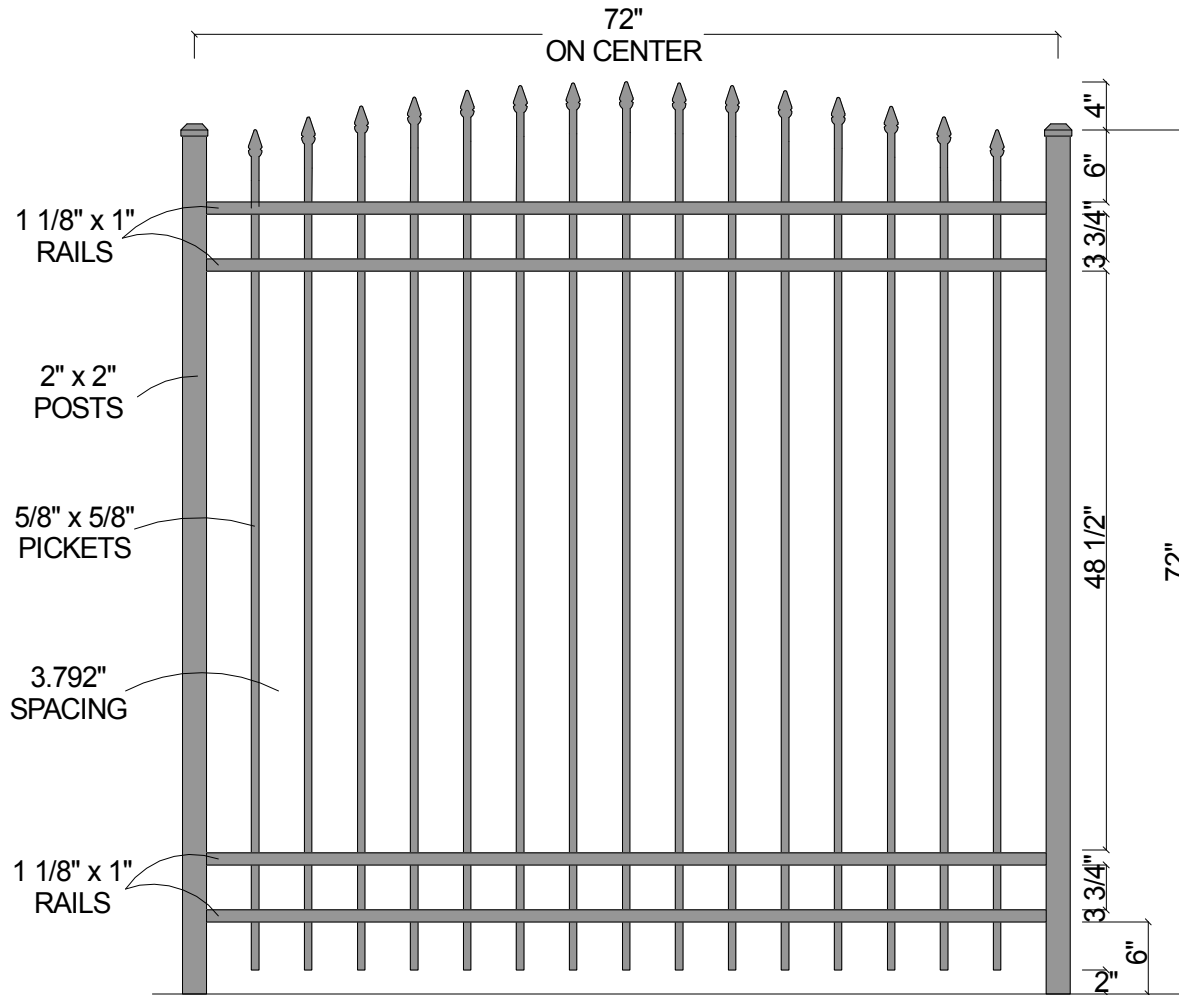

FINIAL OPTION:

Post Size	
72" Tall	2" x 2" x 8 1/2'

Courtyard® Aluminum Fence Systems

Scale: 1/16" : 1"

Date: 8/08/06

As Shown:
72" 0141 Convex

Approved By:
F.B.

0141 Convex
4-Rail w/Convex Pickets (72")

Drawn By: J.D.S.

Revised:

Drawing Number:
0141Cnvx