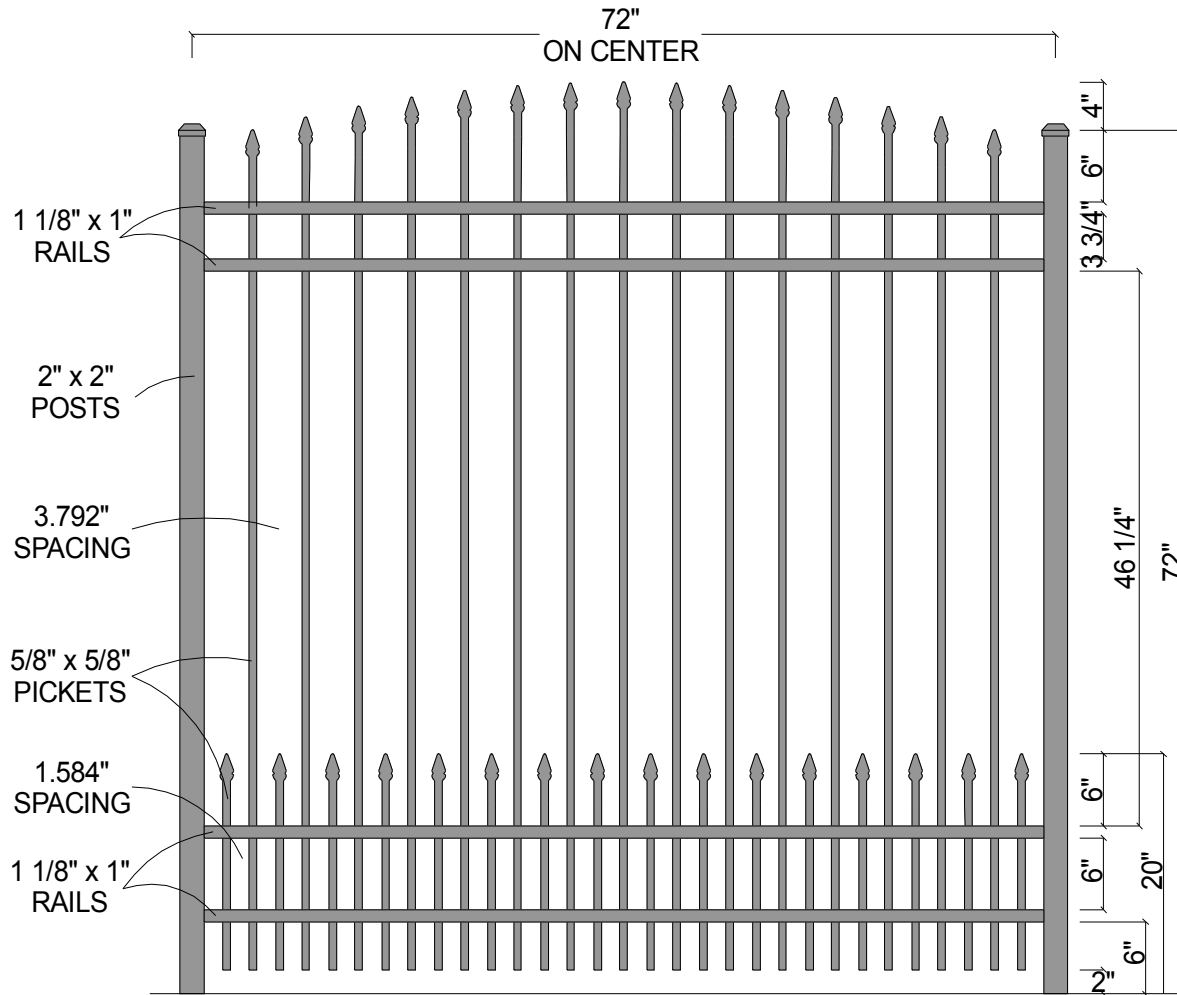

FINIAL OPTION:

Post Size	
72" Tall	2" x 2" x 8 1/2'

Courtyard® Aluminum Fence Systems

Scale: 1/16" : 1"
 Date: 3/15/07
 As Shown:
 72" 0141 Cnvx w/SPO

Approved By:
 F.B.

0141 Convex
 w/Short Picket Option (72")

Drawn By: J.D.S.
 Revised:

Drawing Number:
 0141Cnvx-Short