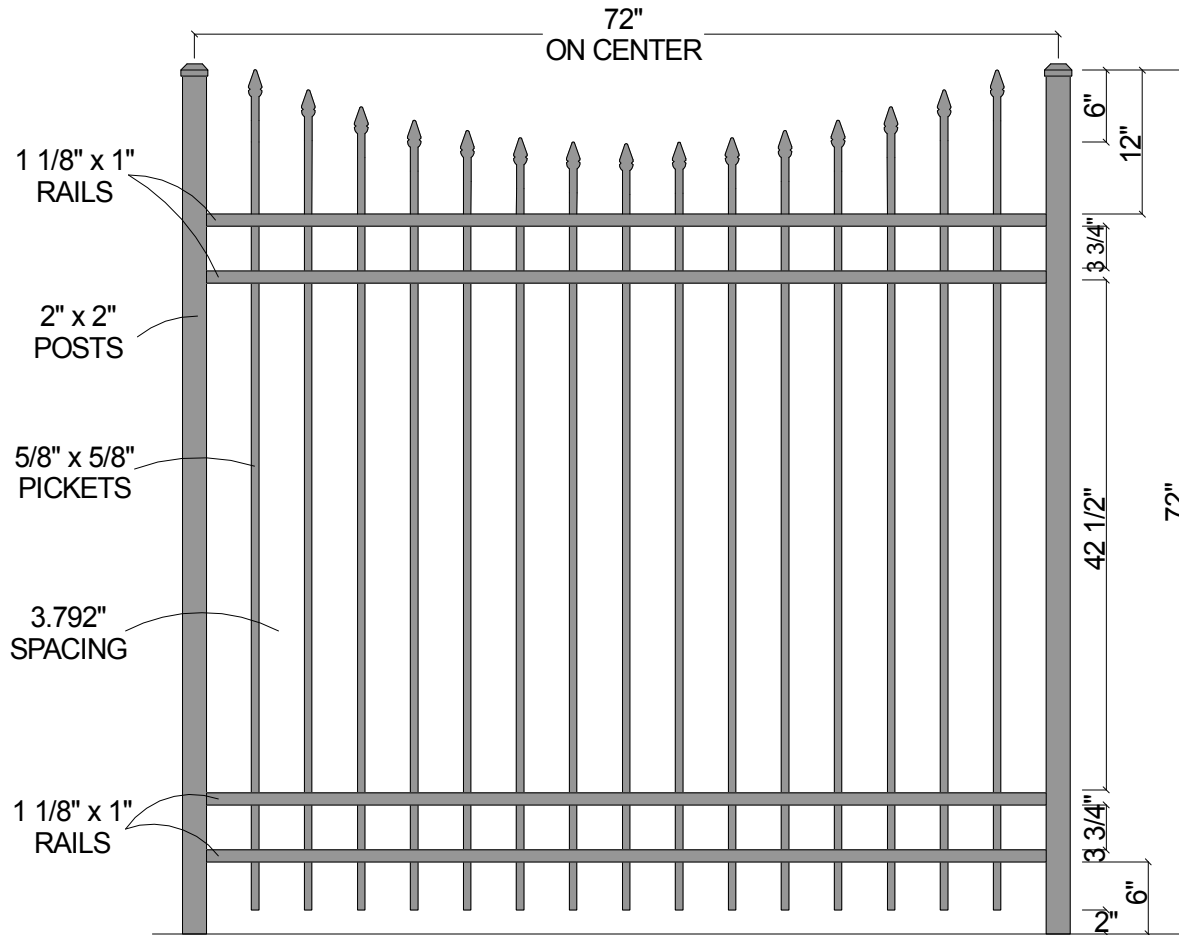

FINIAL OPTION:

Post Size	
72" Tall	2" x 2" x 8 1/2'

Courtyard® Aluminum Fence Systems

Scale: 1/16" : 1"

Date: 8/08/06

As Shown:

72" 0141 Concave

Approved By:
F.B.

0141 Concave
4-Rail w/Straight Pickets (72")

Drawn By: J.D.S.

Revised:

Drawing Number:

0141Cncv