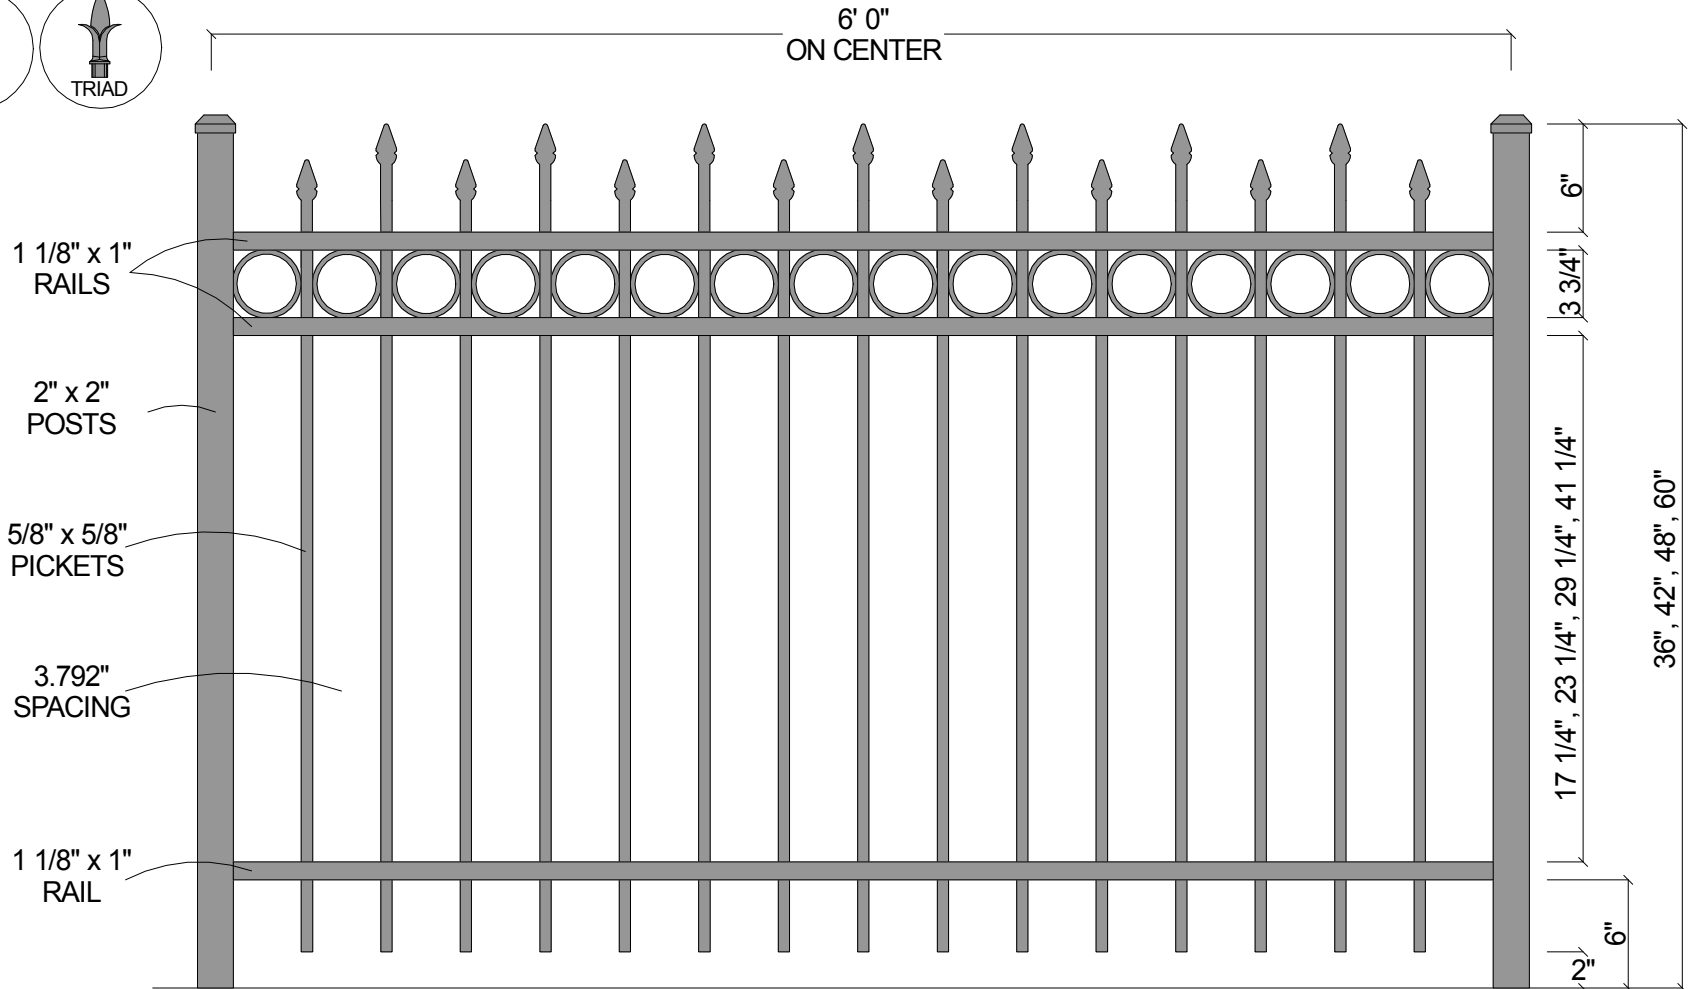

FINIAL OPTION:

Post Size	
36" Tall	2" x 2" x 5 1/2'
42" Tall	2" x 2" x 6'
48" Tall	2" x 2" x 6 1/2'
60" Tall	2" x 2" x 7 1/2'

CourtYard® Aluminum Fence		
Scale: 3/32" : 1"	Approved By: F.S.B.	Drawn By: J.D.S.
Date: 2/04/08		Revised:
0132R (3-Rail w/Alt. Pickets)		
As Shown: 6' x 48" 0132R	Drawing Number: 0132R	