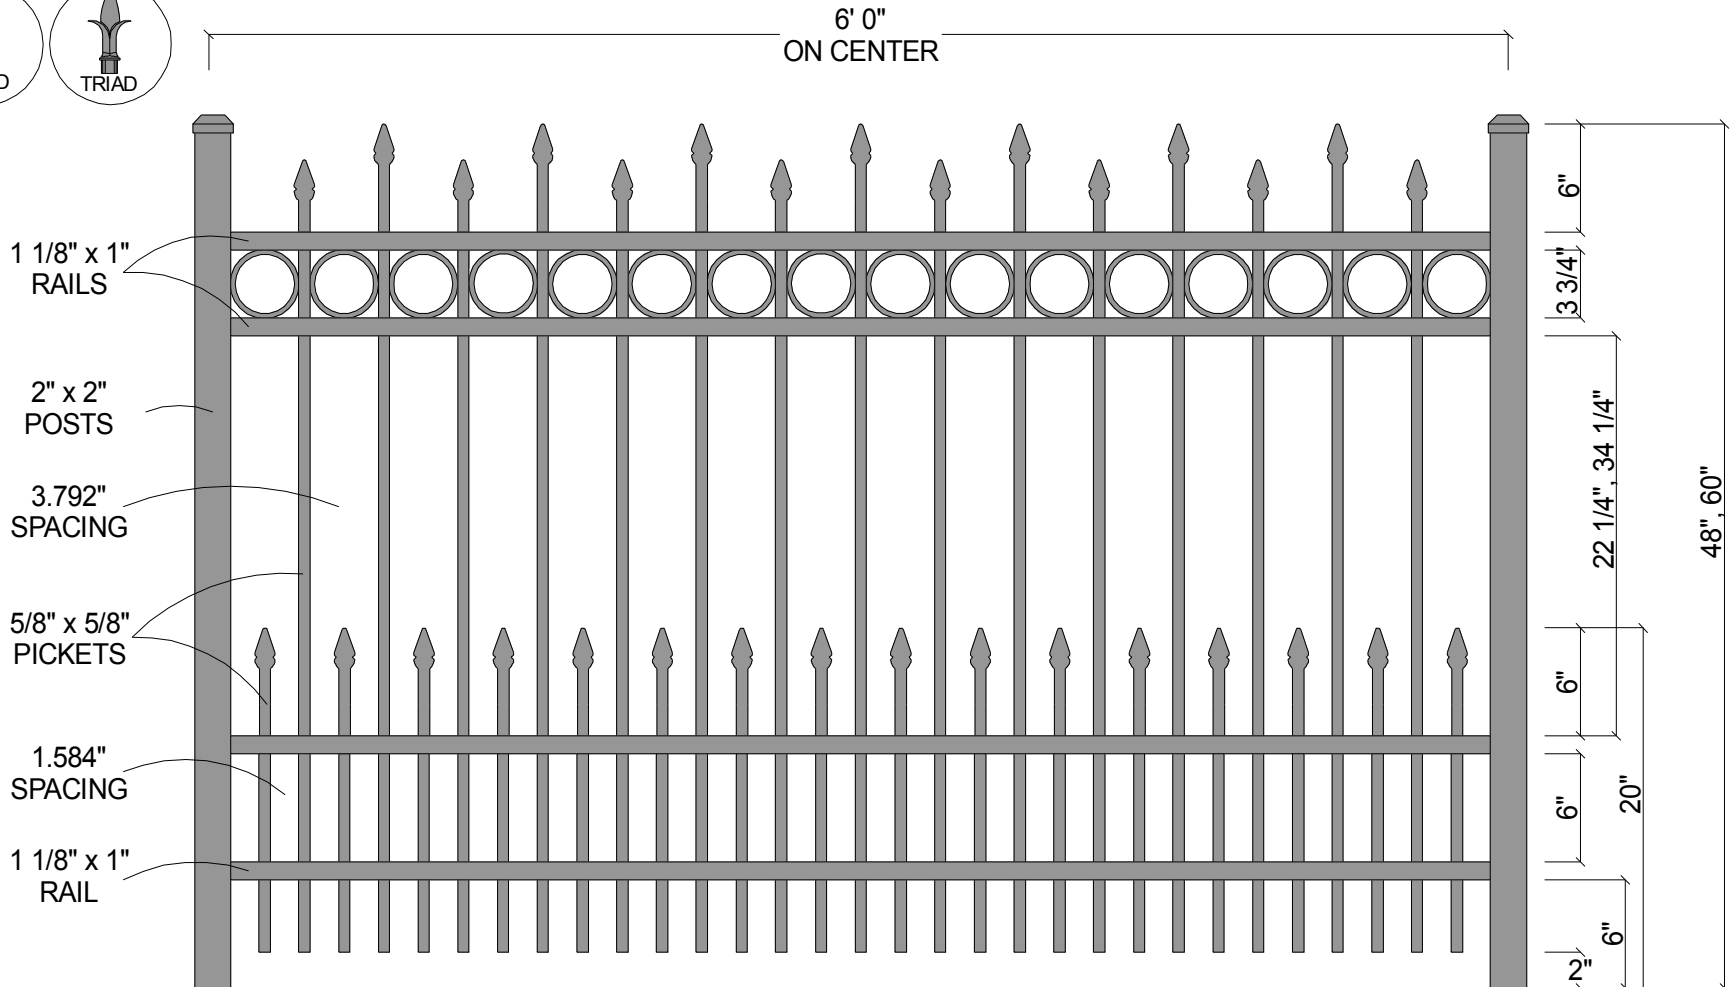

FINIAL OPTION:

Post Size	
48" Tall	2" x 2" x 6 1/2'
60" Tall	2" x 2" x 7 1/2'

Courtyard® Aluminum Fence	
Scale: 3/32" : 1"	Drawn By: J.D.S.
Date: 8/04/08	Revised:
0132R (with Short Picket Option)	
As Shown: 6' x 48" 0132R with Short Picket Option	Drawing Number: 0132R-SPO