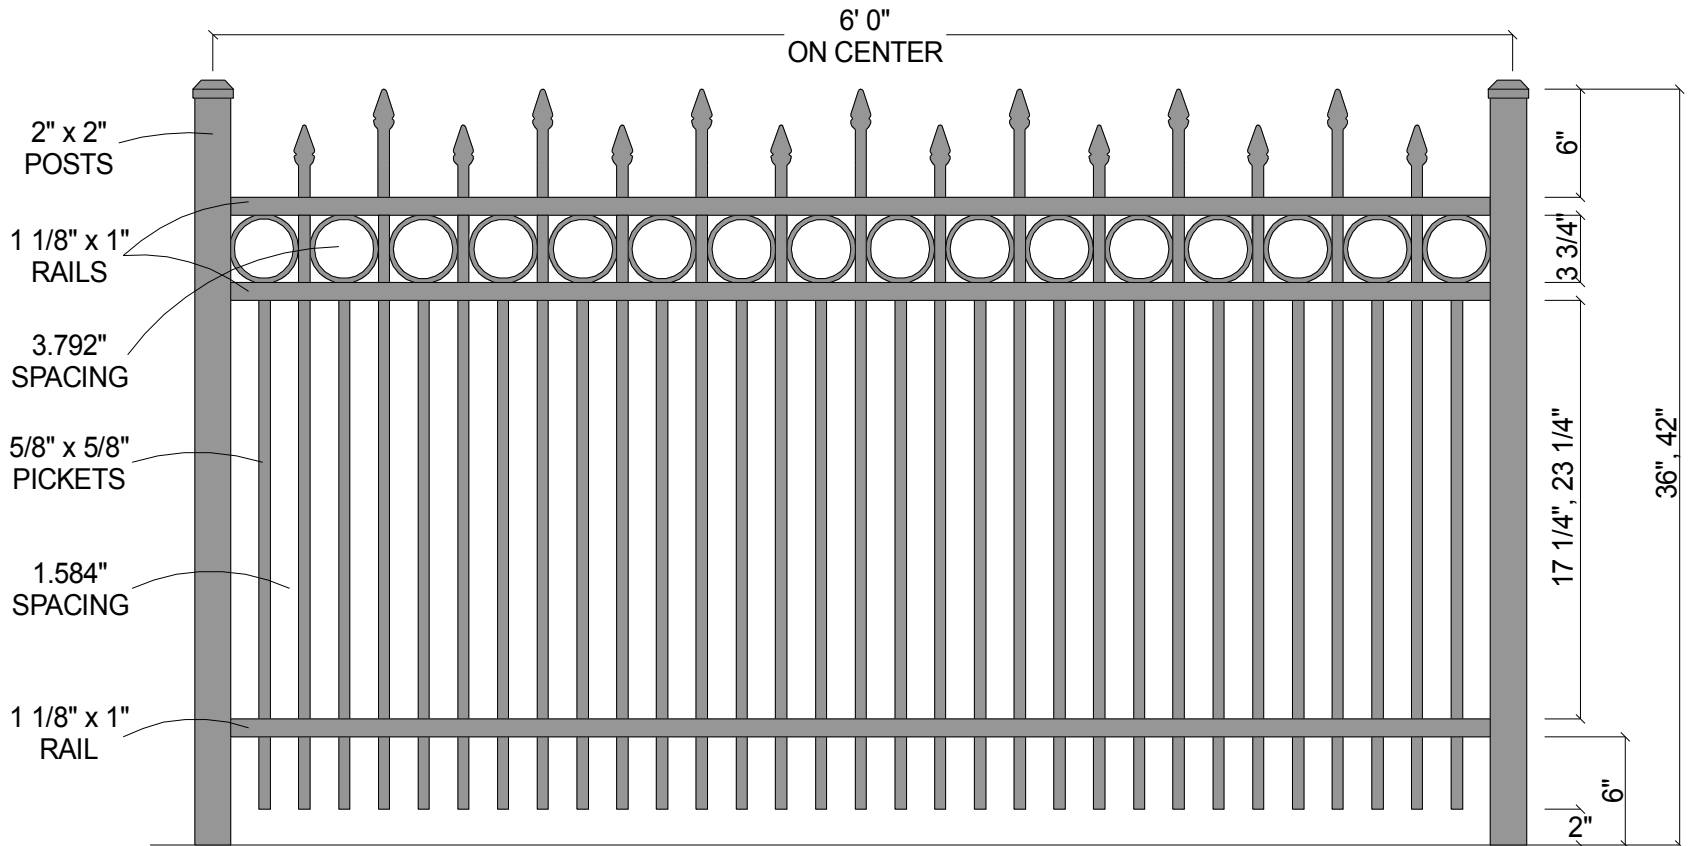

FINIAL OPTION:

| Post Size | |
|-----------|------------------|
| 36" Tall | 2" x 2" x 5 1/2' |
| 42" Tall | 2" x 2" x 6' |

| | |
|--|------------------------------------|
| Courtyard® Aluminum Fence | |
| Scale: 3/32" : 1" | Drawn By: J.D.S. |
| Date: 8/04/08 | Revised: |
| 0132R (with Short Picket Option) | |
| As Shown: 6' x 42" 0132R with Short Picket Option | Drawing Number: 0132R-SPO-36-42 |