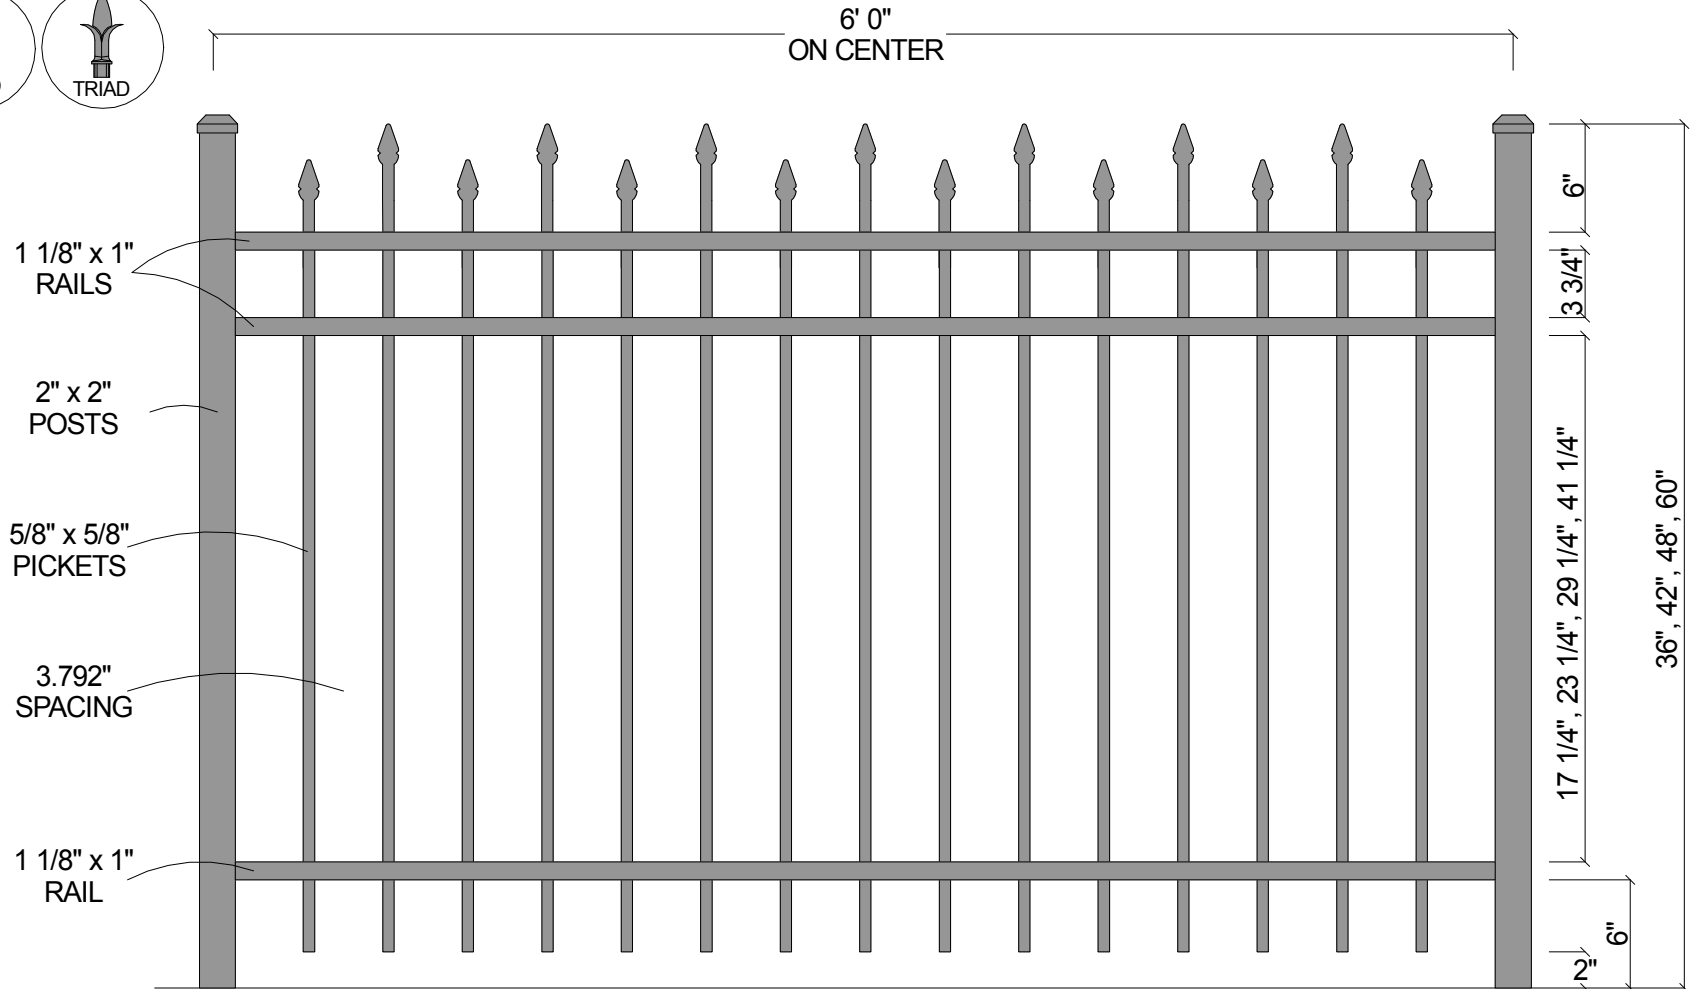

FINIAL OPTION:

Post Size	
36" Tall	2" x 2" x 5 1/2'
42" Tall	2" x 2" x 6'
48" Tall	2" x 2" x 6 1/2'
60" Tall	2" x 2" x 7 1/2'

Courtyard® Aluminum Fence		
Scale: 3/32" : 1"	Approved By: F.S.B.	Drawn By: J.D.S.
Date: 8/08/06		Revised:
0132 (3-Rail w/Alt. Pickets)		
As Shown: 6' x 48" 0132		Drawing Number: 0132