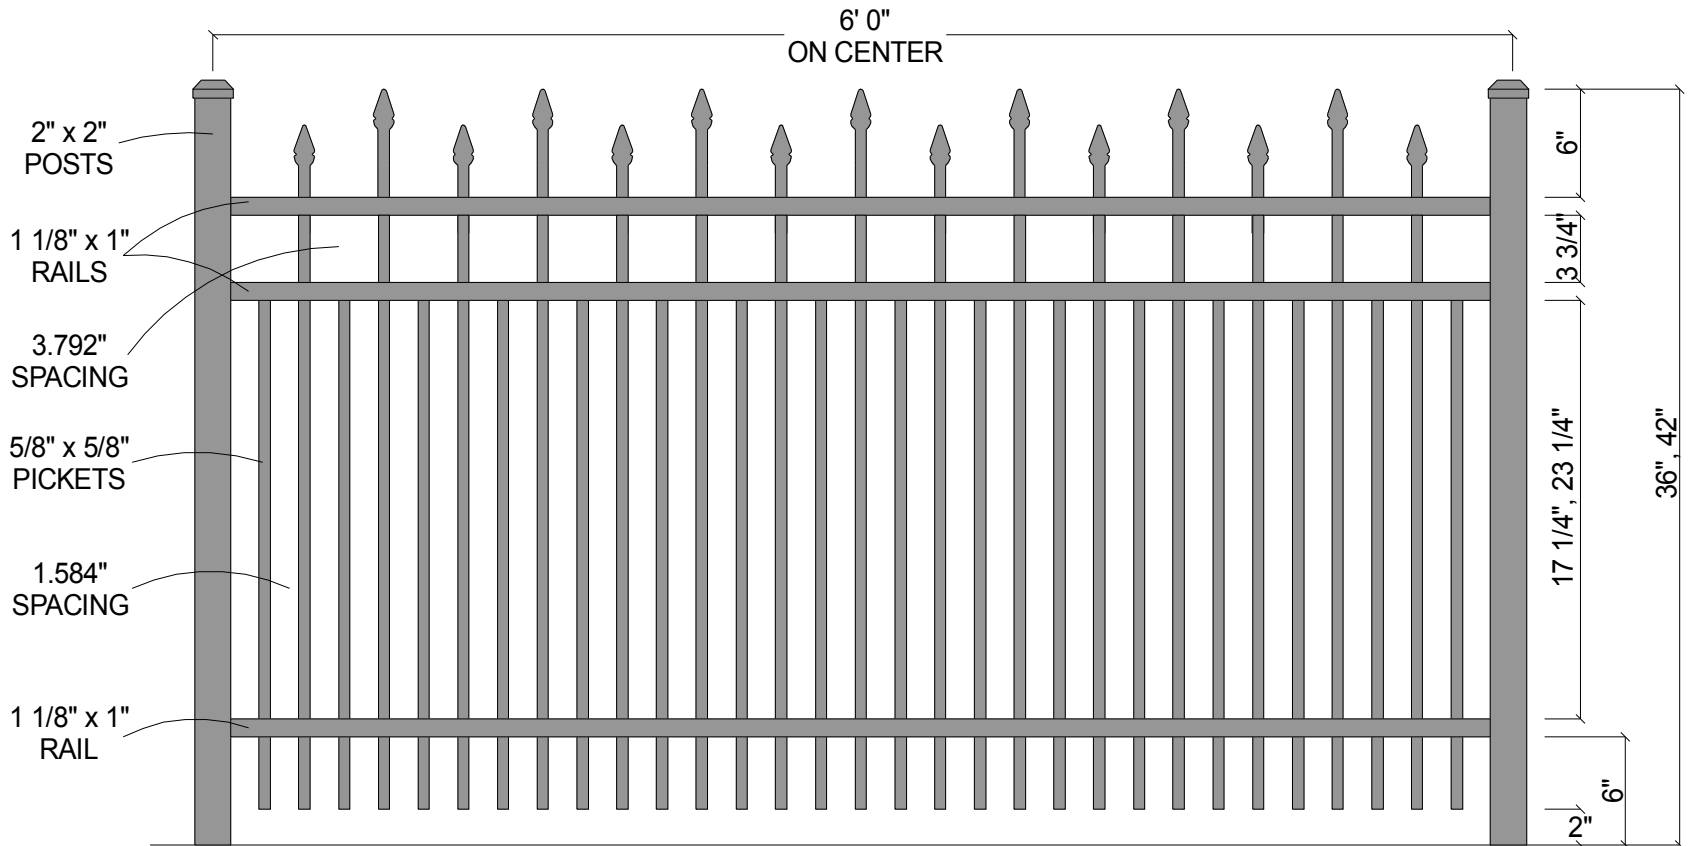

FINIAL OPTION:

Post Size	
36" Tall	2" x 2" x 5 1/2'
42" Tall	2" x 2" x 6'

CourtYard® Aluminum Fence		
Scale: 3/32" : 1"	Approved By: F.S.B.	Drawn By: J.D.S.
Date: 3/13/07		Revised:
0132 (with Short Picket Option)		
As Shown: 6' x 42" 0132 with Short Picket Option	Drawing Number: 0132-Short-36-42	