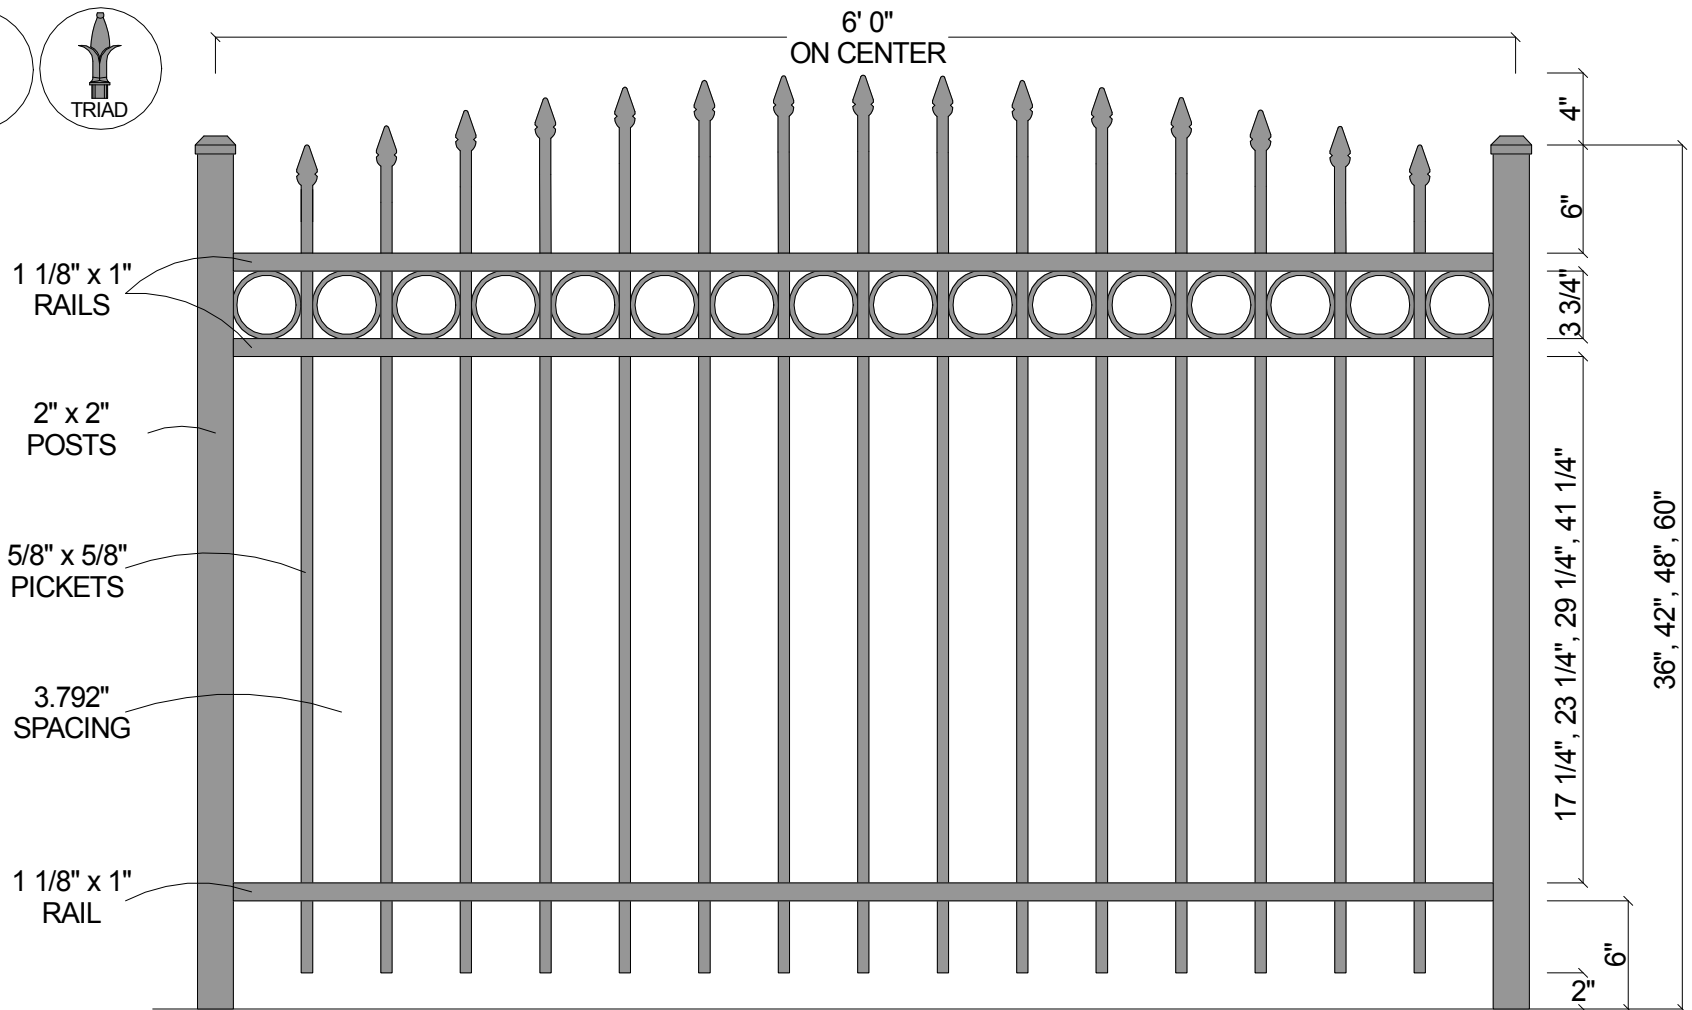

FINIAL OPTION:

Post Size	
36" Tall	2" x 2" x 5 1/2'
42" Tall	2" x 2" x 6'
48" Tall	2" x 2" x 6 1/2'
60" Tall	2" x 2" x 7 1/2'

Courtyard® Aluminum Fence		
Scale: 3/32" : 1"	Approved By: F.S.B.	Drawn By: J.D.S.
Date: 2/04/08		Revised:
0131R Convex (3-Rail w/Convex Pickets)		
As Shown: 6" x 48" 0131R Convex		Drawing Number: 0131RCnvx