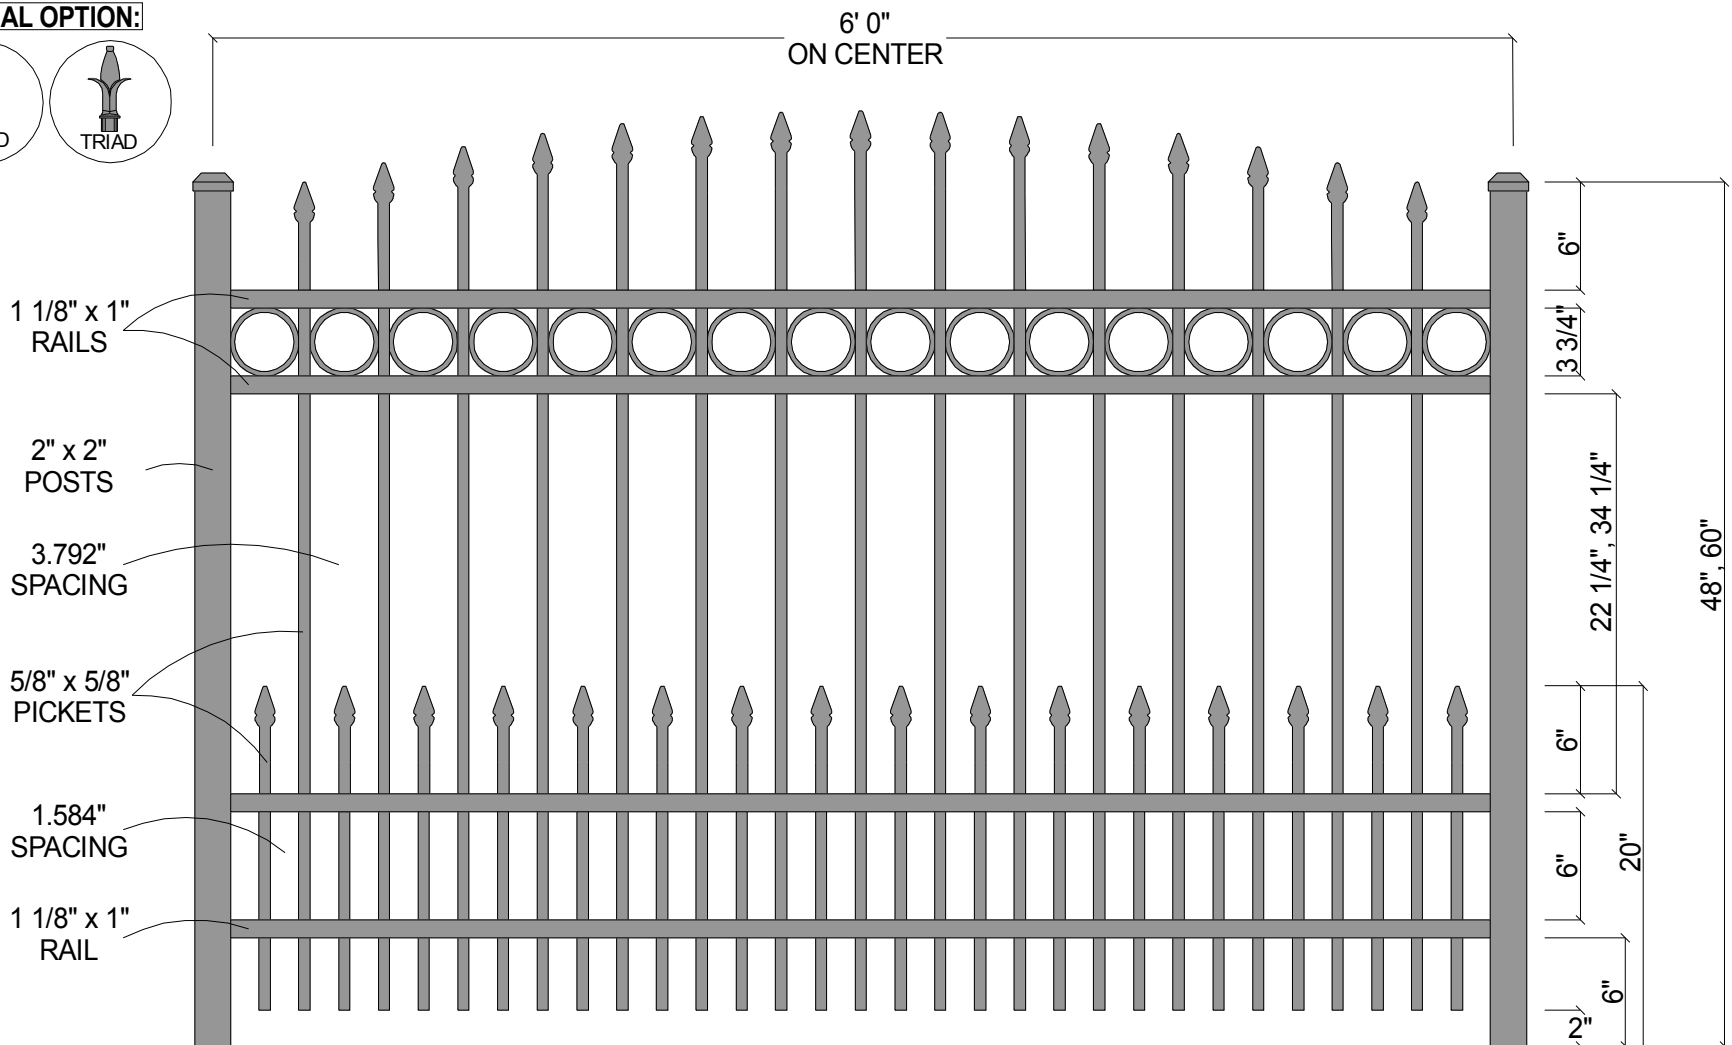

FINAL OPTION:

Post Size	
48" Tall	2" x 2" x 6 1/2'
60" Tall	2" x 2" x 7 1/2'

CourtYard® Aluminum Fence	
Scale: 3/32" : 1"	Drawn By: J.D.S.
Date: 8/05/08	Revised:
0131R Convex (w/Short Picket Option)	
As Shown: 6' x 48" 0131R Convex w/Short Picket Option	Drawing Number: 013R1Cnxv-SPO