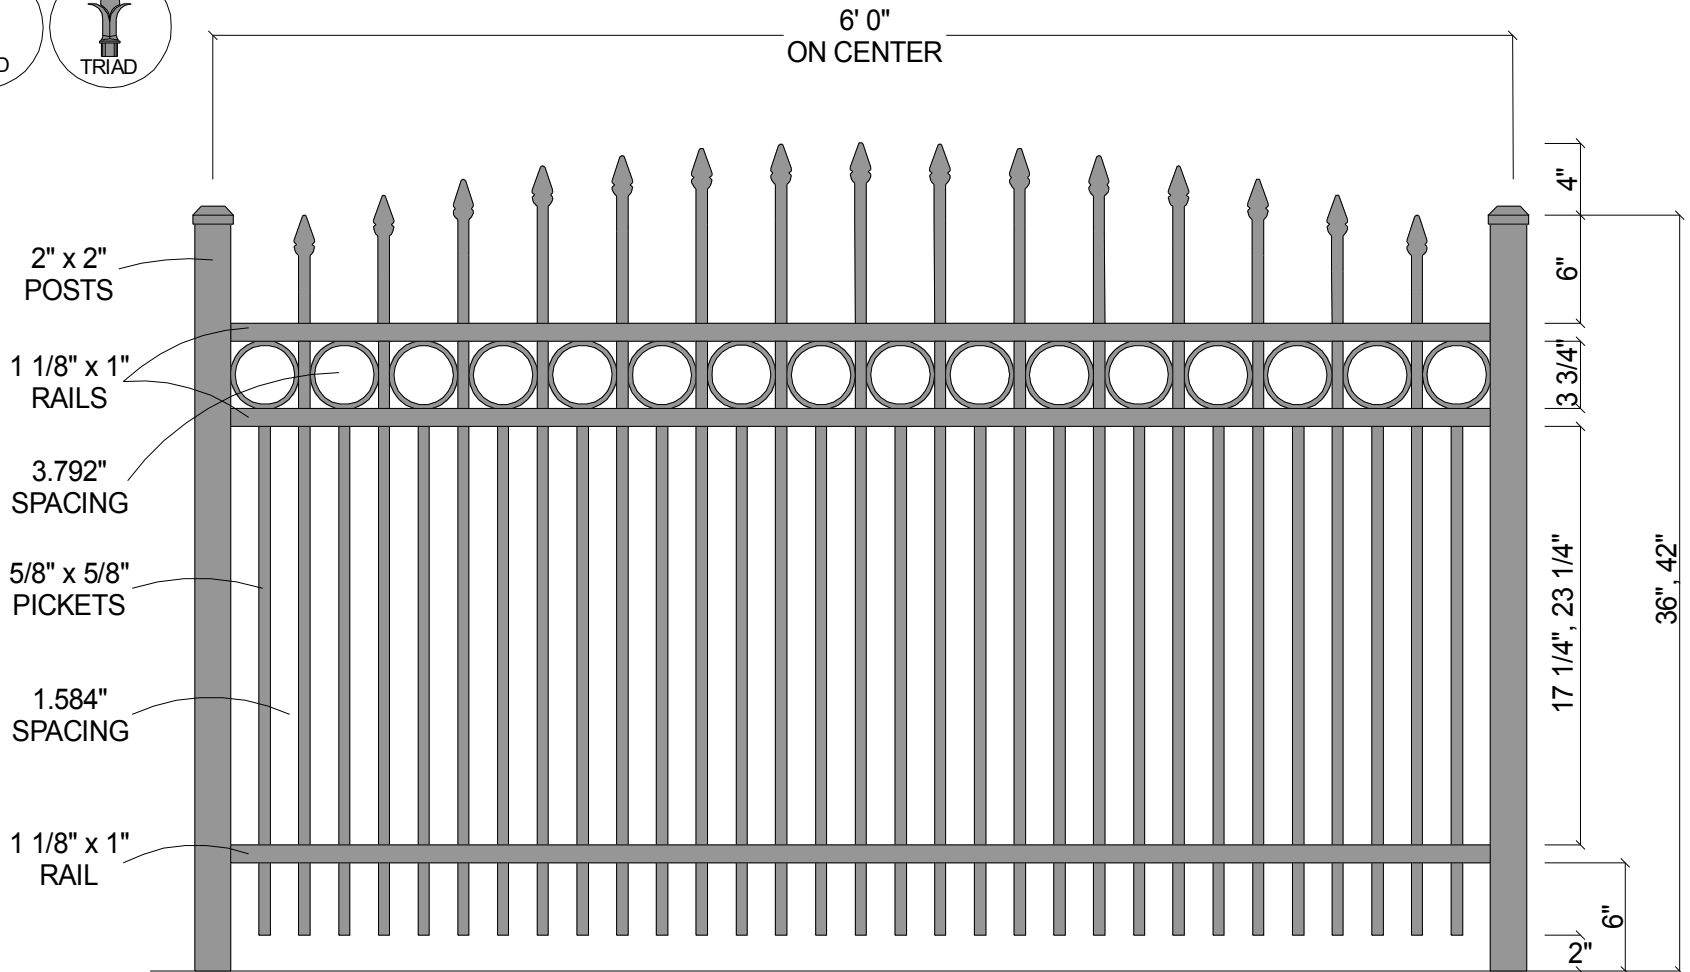

FINIAL OPTION:

Post Size	
36" Tall	2" x 2" x 5 1/2'
42" Tall	2" x 2" x 6'

CourtYard® Aluminum Fence

Scale: 3/32" : 1"

Date: 8/05/08

Drawn By: J.D.S.

Revised:

0131R Convex (w/Short Picket Option)

As Shown:

6' x 42" 0131R Convex w/Short Picket Option

Drawing Number:

0131Rcnvx-SPO-36-42