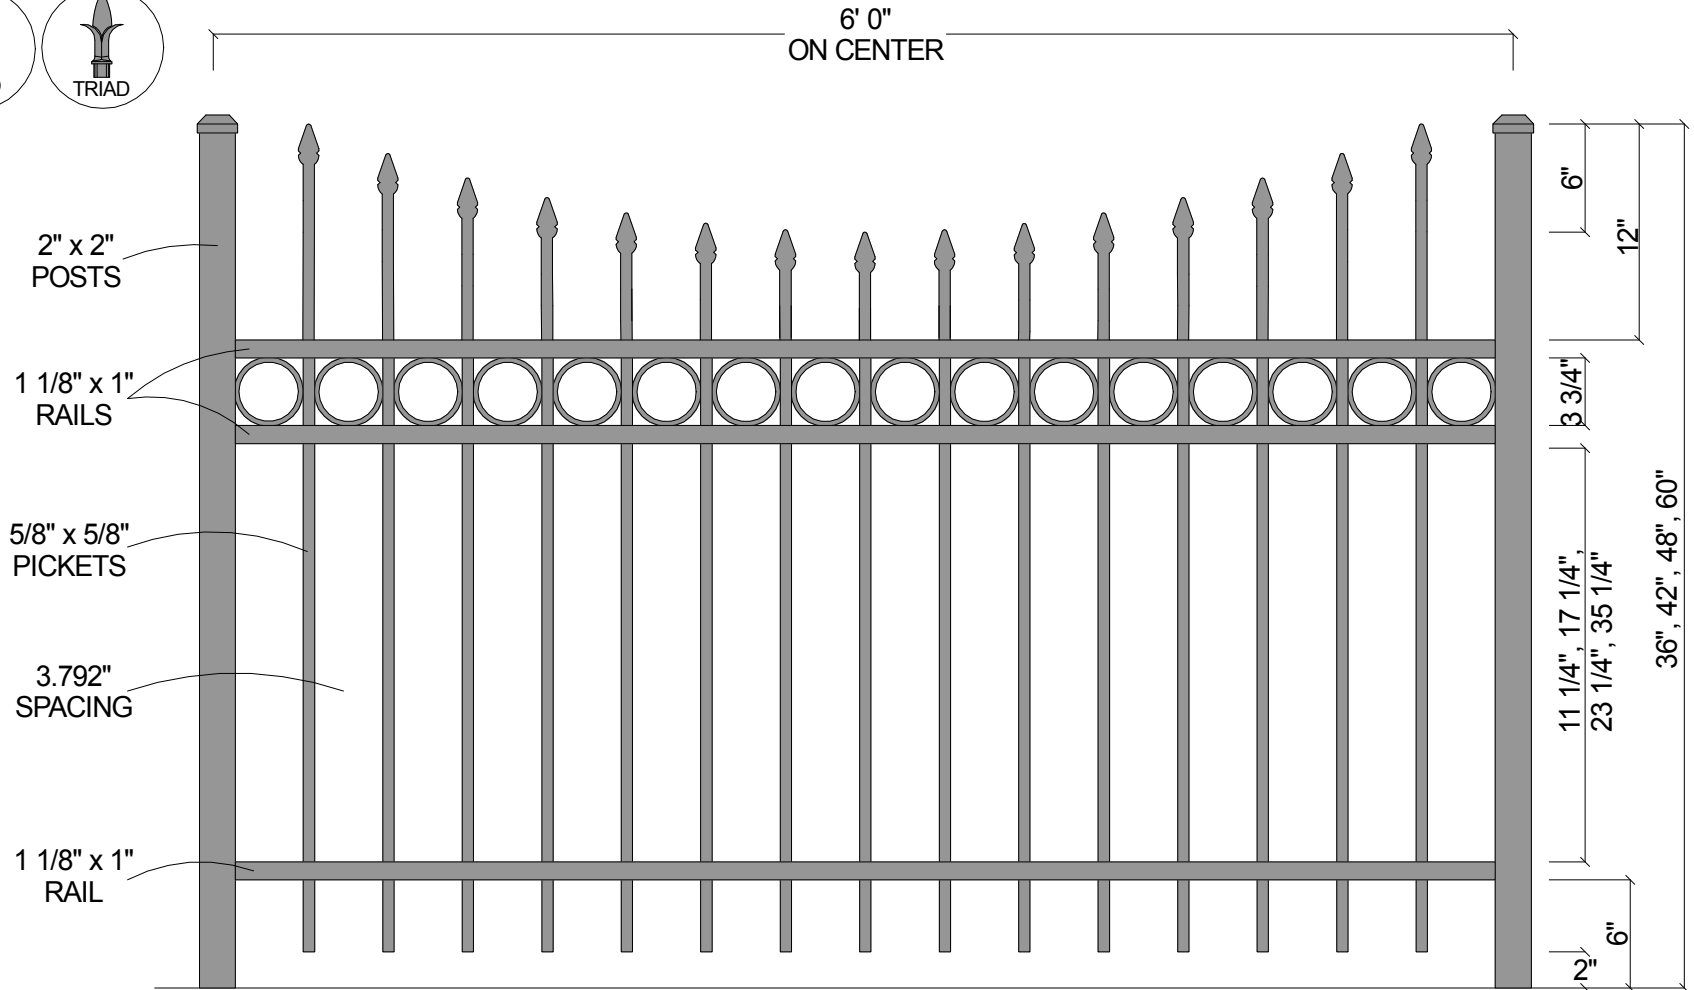

**FINIAL OPTION:**

Post Size	
36" Tall	2" x 2" x 5 1/2'
42" Tall	2" x 2" x 6'
48" Tall	2" x 2" x 6 1/2'
60" Tall	2" x 2" x 7 1/2'

<b>Courtyard® Aluminum Fence</b>		
Scale: 3/32" : 1"	Approved By: F.S.B.	Drawn By: J.D.S.
Date: 2/04/08		Revised:
<b>0131R Concave</b> (3-Rail w/Straight Pickets)		
As Shown: 6' x 48" 0131R Concave		Drawing Number: 0131RCncv