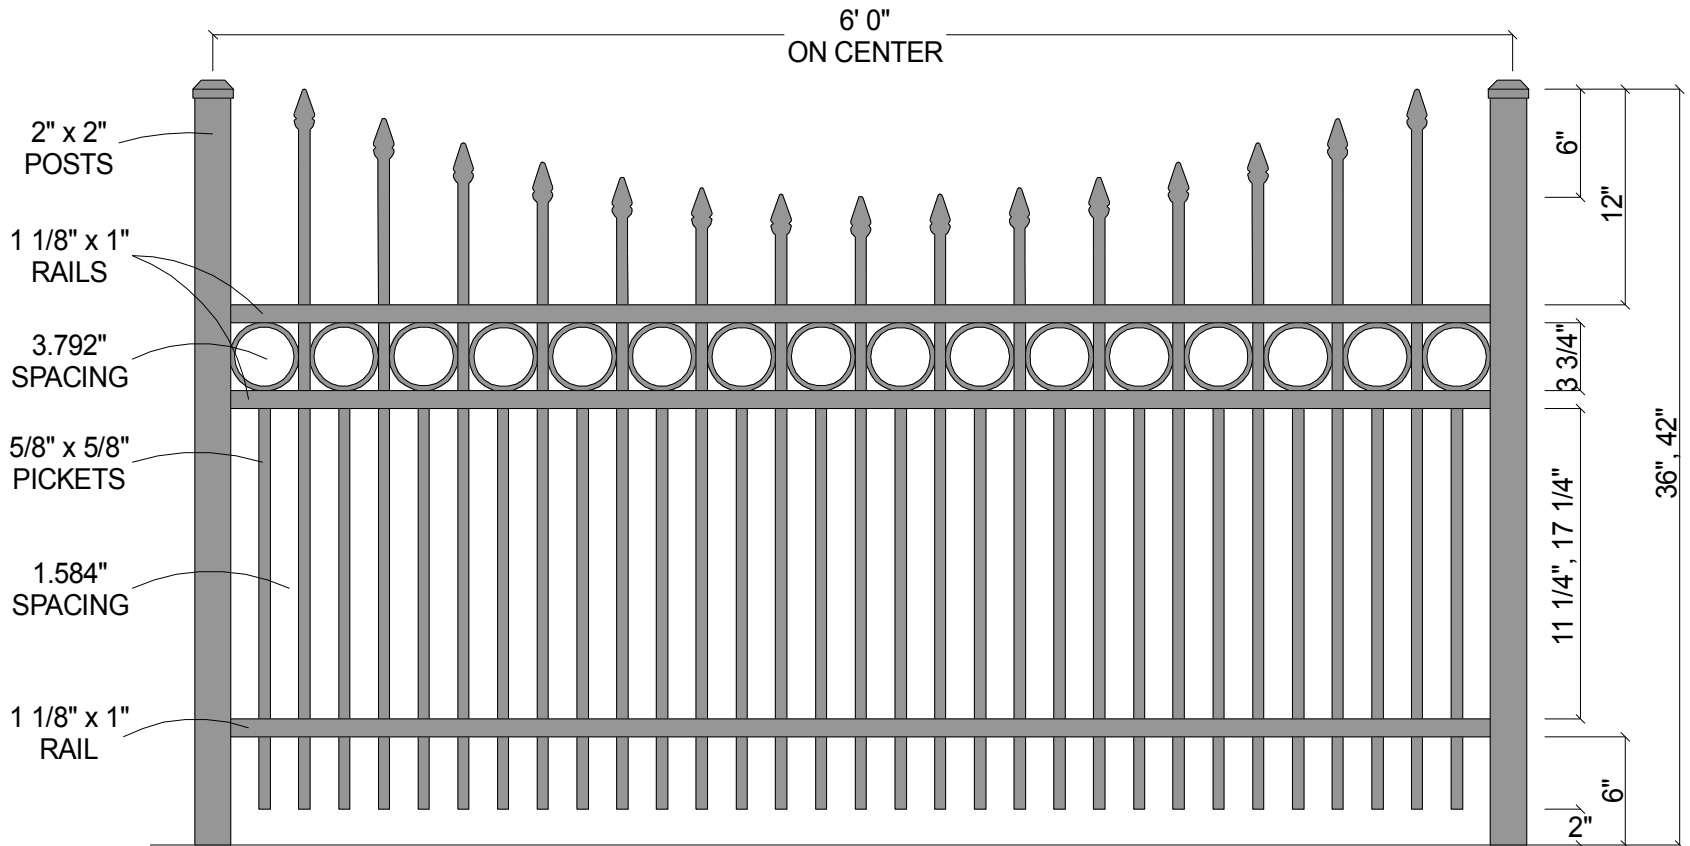

**FINIAL OPTION:**

Post Size	
36" Tall	2" x 2" x 5 1/2'
42" Tall	2" x 2" x 6'

**CourtYard® Aluminum Fence**

Scale: 3/32" : 1"

Date: 8/05/08

Drawn By: J.D.S.

Revised:

**0131R Concave** (w/Short Picket Option)

As Shown:

6' x 42" 0131R Concave w/Short Picket Option

Drawing Number:

0131RCncv-SPO-36-42