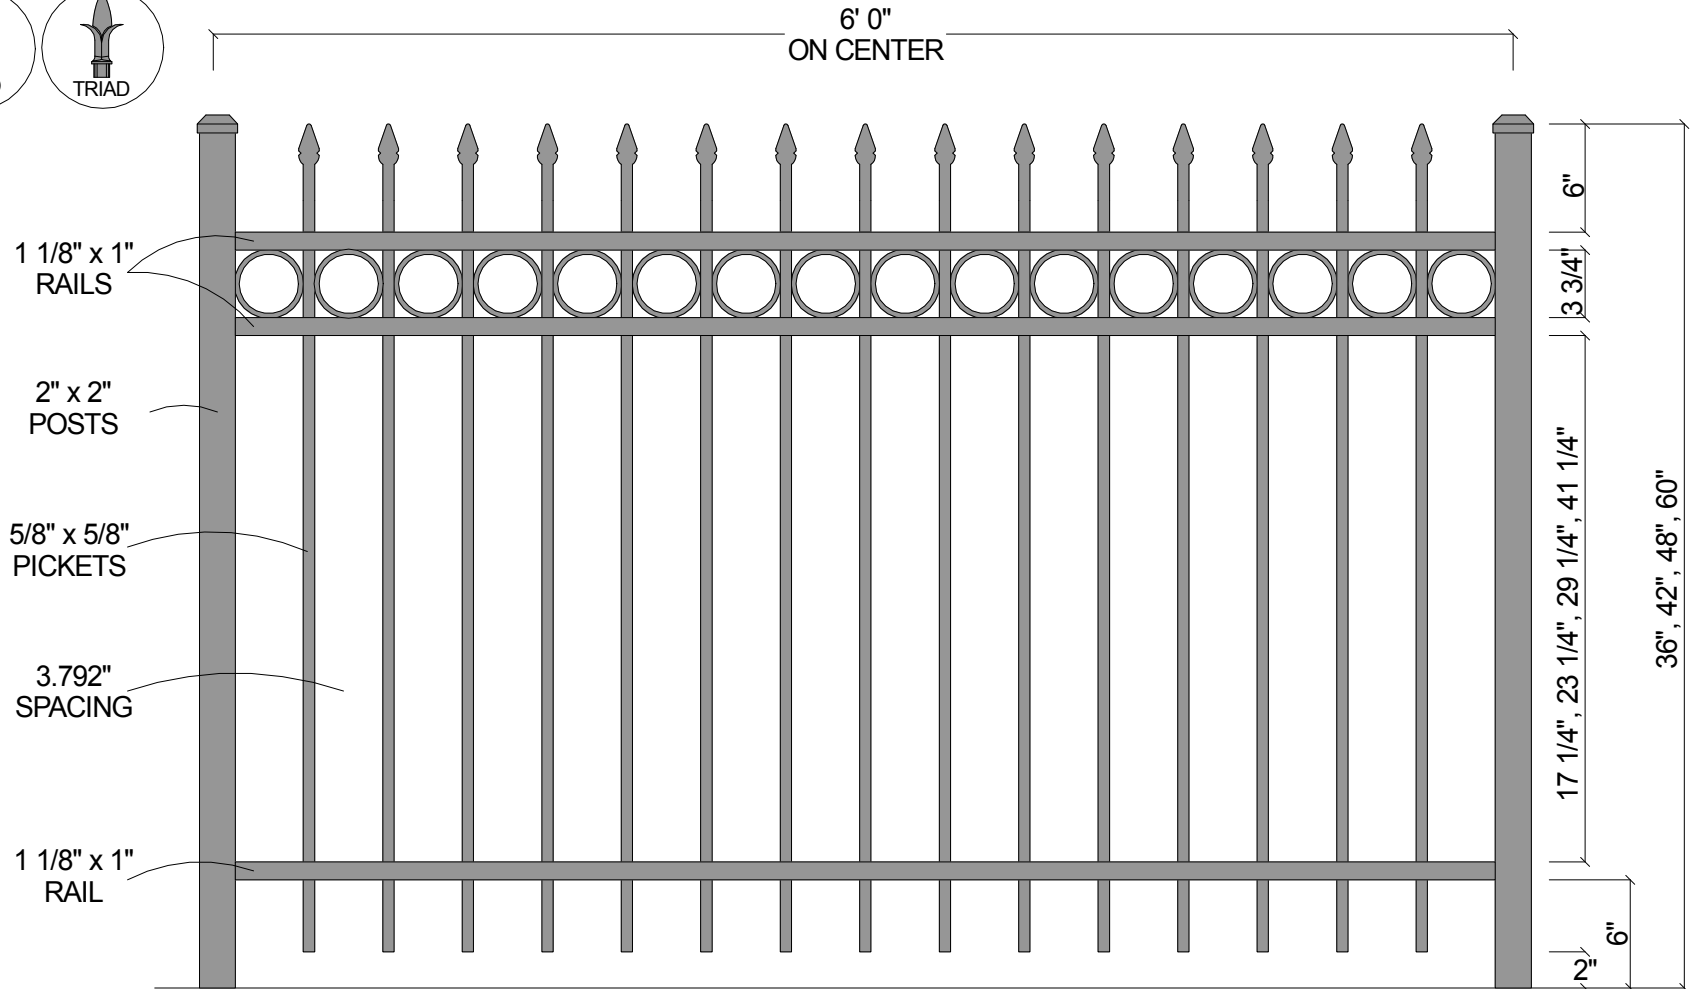

**FINIAL OPTION:**

Post Size	
36" Tall	2" x 2" x 5 1/2'
42" Tall	2" x 2" x 6'
48" Tall	2" x 2" x 6 1/2'
60" Tall	2" x 2" x 7 1/2'

**Courtyard® Aluminum Fence**

Scale: 3/32" : 1"	Approved By: F.S.B.	Drawn By: J.D.S.
Date: 2/04/08		Revised:
<b>0131R</b> (3-Rail w/Straight Pickets)		
As Shown: 6' x 48" 0131R		Drawing Number: 0131R