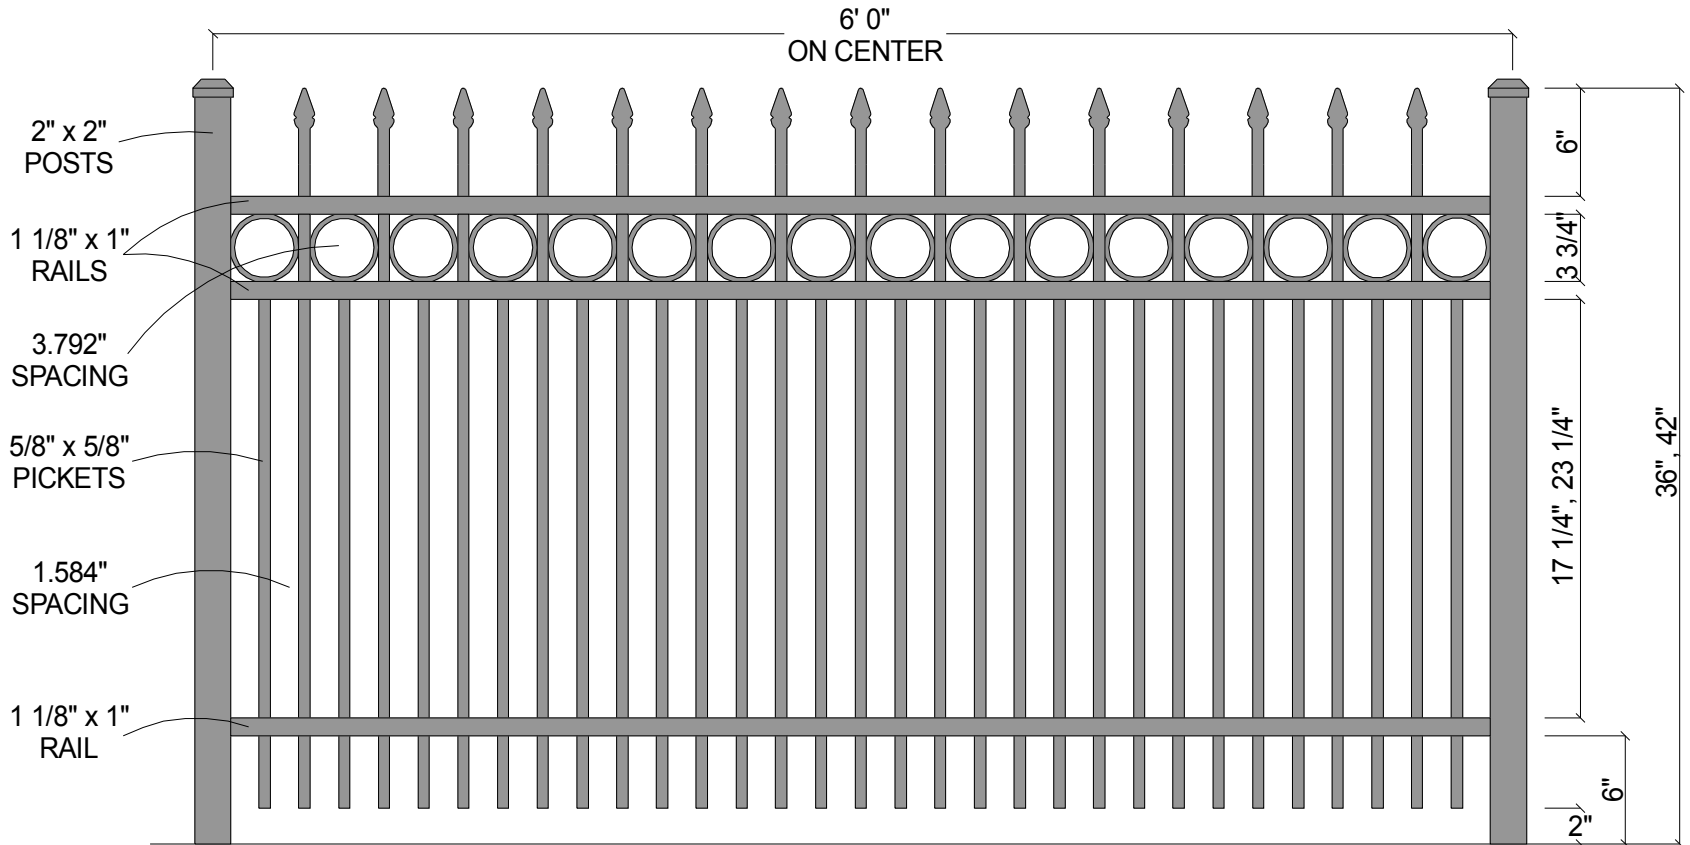

FINIAL OPTION:

Post Size	
36" Tall	2" x 2" x 5 1/2'
42" Tall	2" x 2" x 6'

CourtYard® Aluminum Fence	
Scale: 3/32" : 1"	Drawn By: J.D.S.
Date: 8/04/08	Revised:
0131R (with Short Picket Option)	
As Shown: 6' x 42" 0131R with Short Picket Option	Drawing Number: 0131R-SPO-36-42