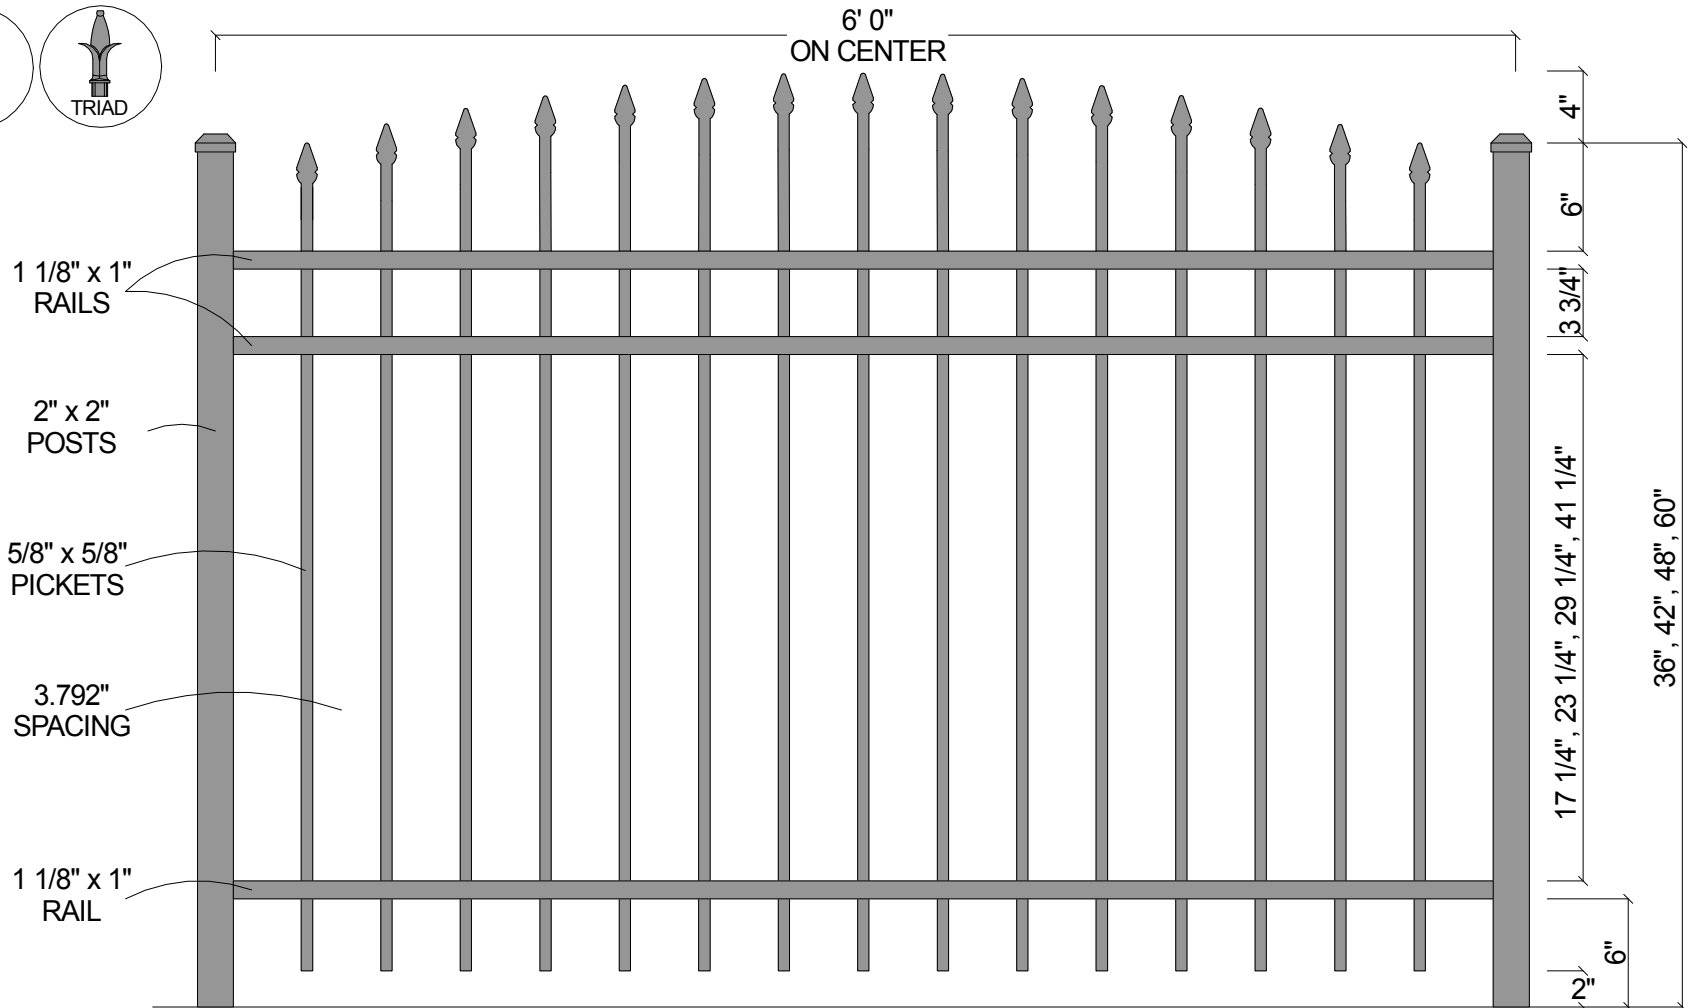

**FINIAL OPTION:**

Post Size	
36" Tall	2" x 2" x 5 1/2'
42" Tall	2" x 2" x 6'
48" Tall	2" x 2" x 6 1/2'
60" Tall	2" x 2" x 7 1/2'

**Courtyard® Aluminum Fence**

Scale: 3/32" : 1"	Approved By: F.S.B.	Drawn By: J.D.S.
Date: 8/08/06		Revised:
<b>0131 Convex (3-Rail w/Convex Pickets)</b>		
As Shown: 6' x 48" 0131 Convex	Drawing Number: 0131Cnvx	