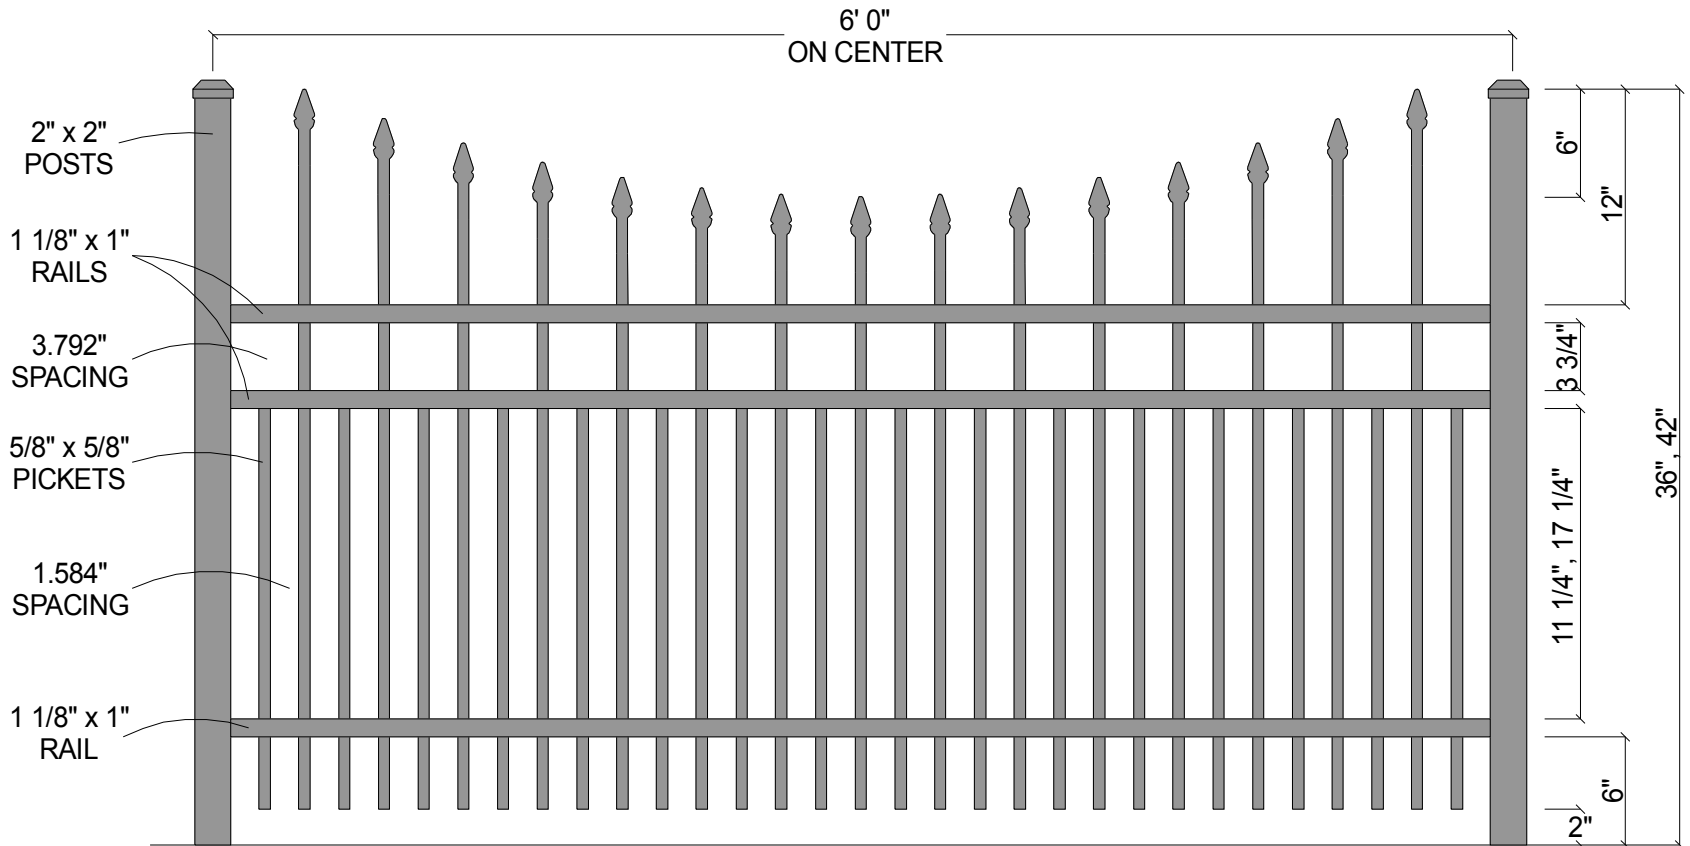

FINIAL OPTION:

| Post Size | |
|-----------|------------------|
| 36" Tall | 2" x 2" x 5 1/2' |
| 42" Tall | 2" x 2" x 6' |

| CourtYard® Aluminum Fence | | |
|--|------------------------|---|
| Scale: 3/32" : 1" | Approved By: F.S.B. | Drawn By: J.D.S. |
| Date: 8/08/06 | | Revised: |
| 0131 Concave (w/Short Picket Option) | | |
| As Shown: 6' x 42" 0131 Concave w/Short Picket Option | | Drawing Number: 0131Cncv-Short-36-42 |