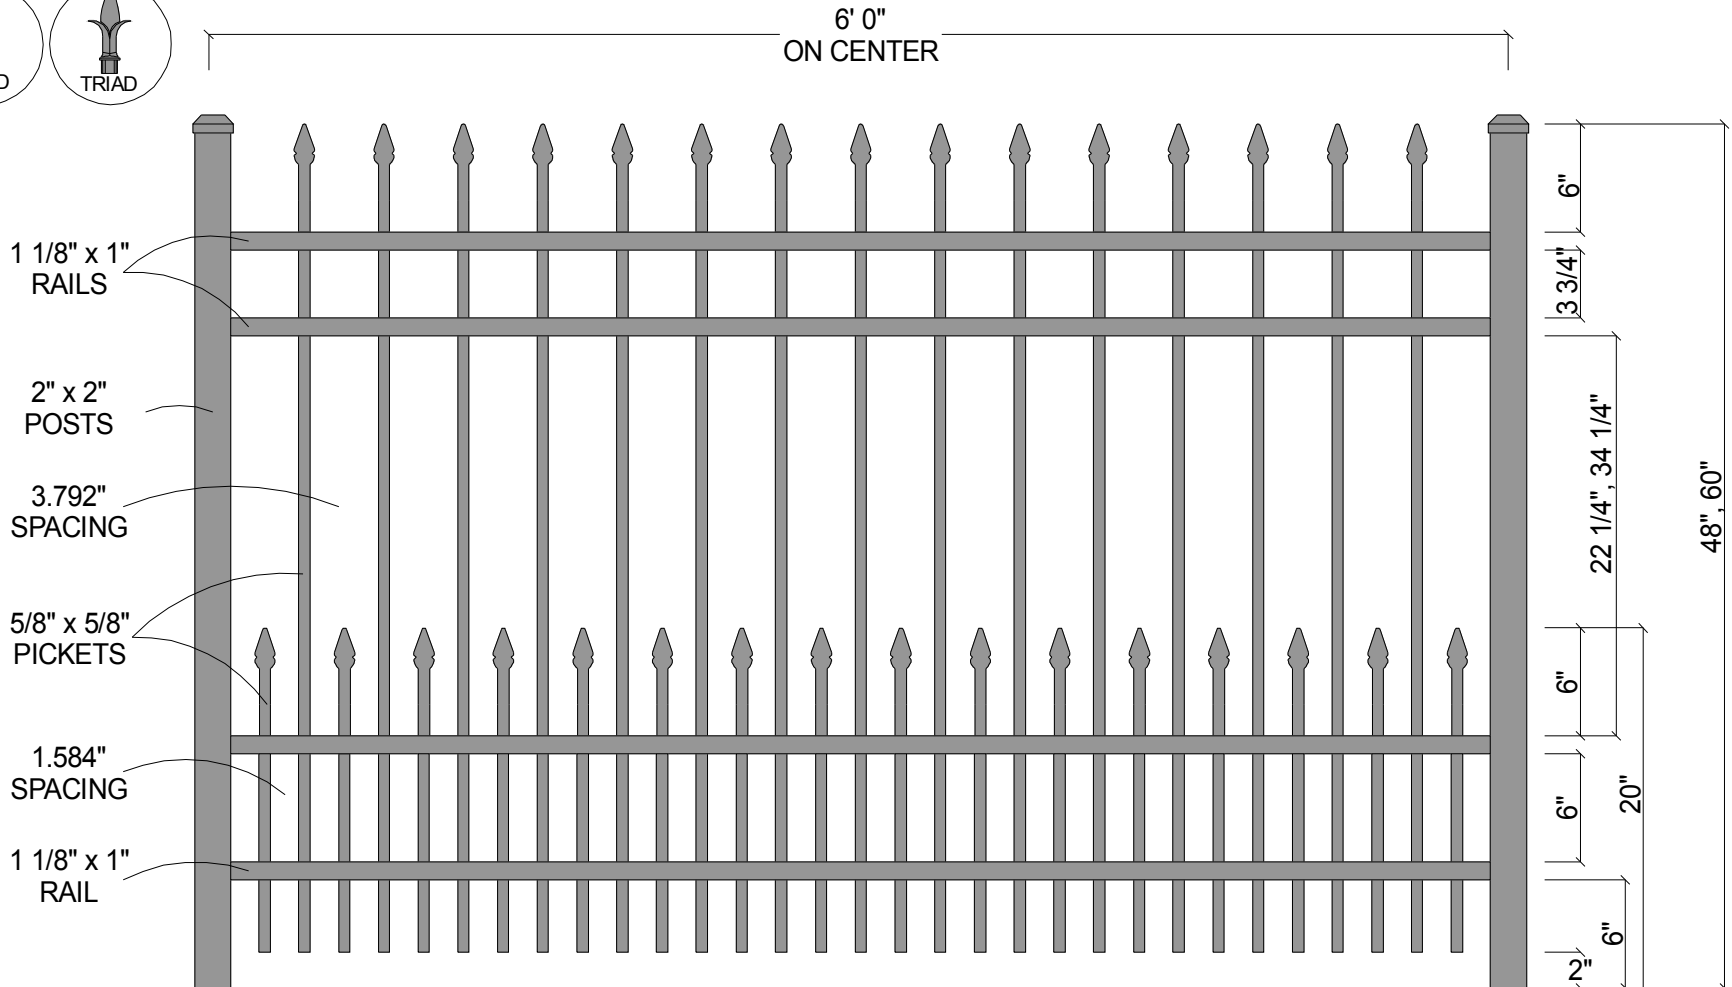

**FINIAL OPTION:**

Post Size	
48" Tall	2" x 2" x 6 1/2'
60" Tall	2" x 2" x 7 1/2'

<b>CourtYard® Aluminum Fence</b>		
Scale: 3/32" : 1"	Approved By: F.S.B.	Drawn By: J.D.S.
Date: 8/08/06		Revised:
<b>0131 (with Short Picket Option)</b>		
As Shown: 6' x 48" 0131 with Short Picket Option	Drawing Number: 0131-Short	