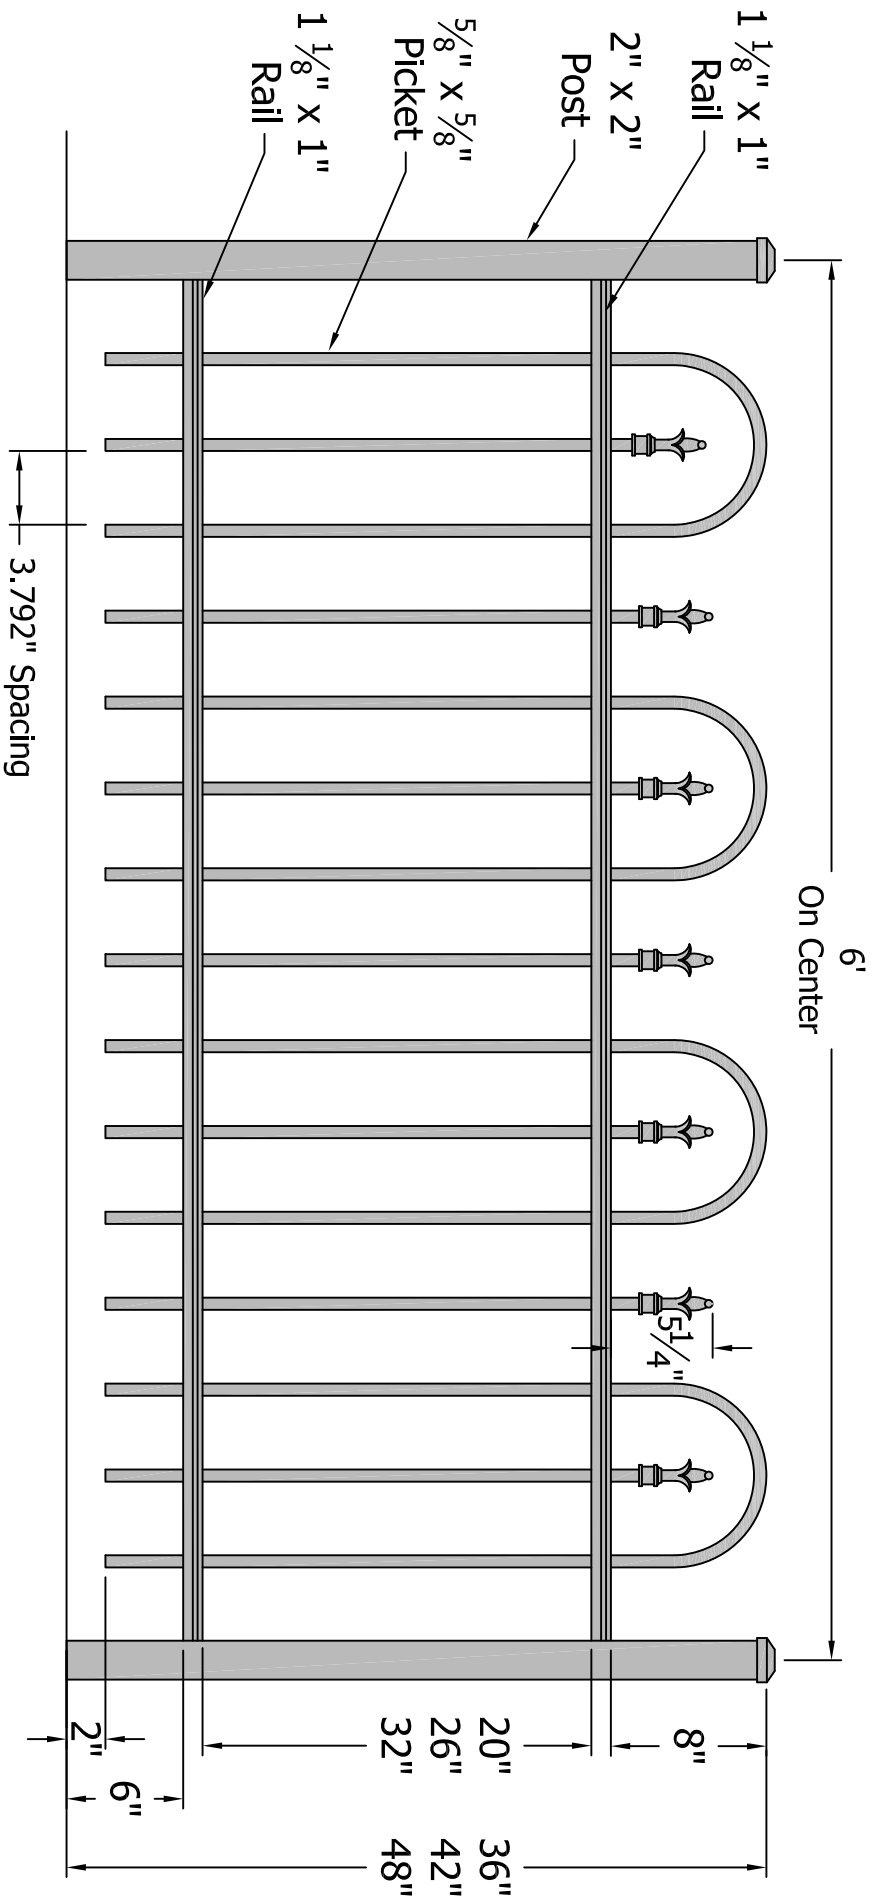

Finial Choice

NOTE: Sections will not rack

Post Size	
36" Tall	2" x 2" x 5 1/2'
42" Tall	2" x 2" x 6'
48" Tall	2" x 2" x 6 1/2'

3446 US 6 EAST
Bremen, IN 46506
www.diggerspecialties.com

PRODUCT LINE:	CourtYard® Aluminum Fence		
SERIES IDENTITY:	0124 (2 Rail with Loop)		
DRAWN BY:	DATE DRAWN:	REVISION:	FILE NAME:
wjm	10-14-2009		0124 - 2 rail loop

4

3

2

1

A

B

C

D